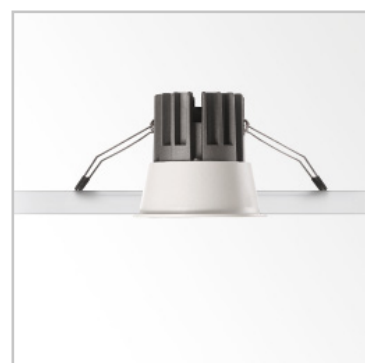

ideal lux | Game Round

DOWNLIGHT

Die-cast aluminum recessed spotlight with round or square seal, suitable for the installation on plasterboard ceilings. Matt chrome finish, matt white RAL 9001, matt black RAL 9011, matt gold RAL6464. Passively cooled LED; COB-Chip on Board technology for maximum efficiency; available with color temperatures 3000 K; CRI \geq 80; min. 80% of luminous flux remaining after 30000 h duration. Assembling and disassembling without utensils; protection IP20; insulation class II. It can be dimmed with 1-10V and DALI.

Code	192338
Item name	GAME ROUND BLACK WHITE
Source	LED COB CREE
Power	11W
Driver included	LIFUD
Driver available	1-10V DALI
Lumen	850 Lm
MacAdam	SDCM 5
Beam	36°
CCT	3000K
CRI	\geq 85
UGR	<19
LED Life	30.000 h
Insulation class	Class II
IP	20
Material	Aluminum
Warranty	5 years
Net Weight	0,280 Kg
Volume	0,0011 m ³
Base / Hole	\varnothing 7,4 cm