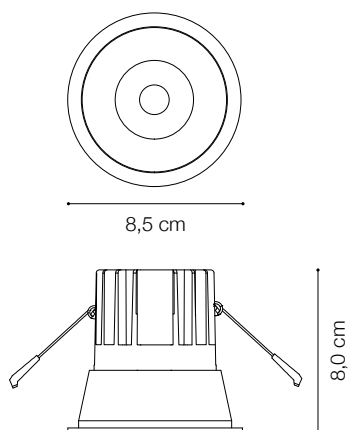

ideal lux | Game Round

DOWNLIGHT

Die-cast aluminum recessed spotlight with round or square seal, suitable for the installation on plasterboard ceilings. Matt chrome finish, matt white RAL 9001, matt black RAL 9011, matt gold RAL6464. Passively cooled LED; COB-Chip on Board technology for maximum efficiency; available with color temperatures 3000 K; CRI \geq 80; min. 80% of luminous flux remaining after 30000 h duration. Assembling and disassembling without utensils; protection IP20; insulation class II. It can be dimmed with 1-10V and DALI.

Code	192338
Item name	GAME ROUND BLACK WHITE
Source	LED COB CREE
Power	11W
Driver included	LIFUD
Driver available	1-10V DALI
Lumen	850 Lm
MacAdam	SDCM 5
Beam	36°
CCT	3000K
CRI	\geq 85
UGR	<19
LED Life	30.000 h
Insulation class	Class II
IP	20
Material	Aluminum
Warranty	5 years
Net Weight	0,280 Kg
Volume	0,0011 m ³
Base / Hole	\varnothing 7,4 cm

Code	217253
Item name	GAME DRIVER 1-10V 12W
Power	12W
Output	200 mA
Range	100-400 mA
Measure	150 x 43 x 29 mm

Code	202396
Item name	GAME DRIVER DALI 11W
Power	11W
Output	200 mA
Range	-
Measure	135 x 20 x 30 mm