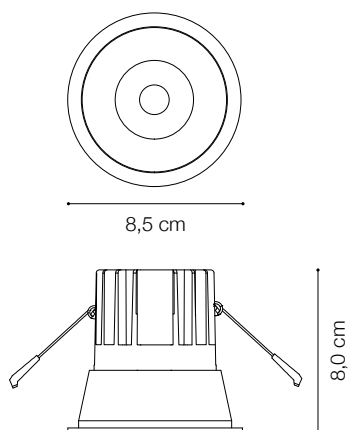

ideal lux | Game Round

DOWNLIGHT

Die-cast aluminum recessed spotlight with round or square seal, suitable for the installation on plasterboard ceilings. Matt chrome finish, matt white RAL 9001, matt black RAL 9011, matt gold RAL6464. Passively cooled LED; COB-Chip on Board technology for maximum efficiency; available with color temperatures 3000 K; CRI \geq 80; min. 80% of luminous flux remaining after 30000 h duration. Assembling and disassembling without utensils; protection IP20; insulation class II. It can be dimmed with 1-10V and DALI.

Code	192321
Item name	GAME ROUND BLACK SILVER
Source	LED COB CREE
Power	11W
Driver included	LIFUD
Driver available	1-10V DALI
Lumen	850 Lm
MacAdam	SDCM 5
Beam	36°
CCT	3000K
CRI	\geq 85
UGR	<19
LED Life	30.000 h
Insulation class	Class II
IP	20
Material	Aluminum
Warranty	5 years
Net Weight	0,280 Kg
Volume	0,0011 m ³
Base / Hole	\varnothing 7,4 cm

Code	217253
Item name	GAME DRIVER 1-10V 12W
Power	12W
Output	200 mA
Range	100-400 mA
Measure	150 x 43 x 29 mm

Code	202396
Item name	GAME DRIVER DALI 11W
Power	11W
Output	200 mA
Range	-
Measure	135 x 20 x 30 mm