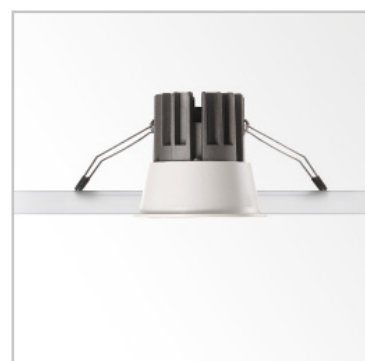

ideal lux | Game Round

DOWNLIGHT

Die-cast aluminum recessed spotlight with round or square seal, suitable for the installation on plasterboard ceilings. Matt chrome finish, matt white RAL 9001, matt black RAL 9011, matt gold RAL6464. Passively cooled LED; COB-Chip on Board technology for maximum efficiency; available with color temperatures 3000 K; CRI \geq 80; min. 80% of luminous flux remaining after 30000 h duration. Assembling and disassembling without utensils; protection IP20; insulation class II. It can be dimmed with 1-10V and DALI.

Code	192321
Item name	GAME ROUND BLACK SILVER
Source	LED COB CREE
Power	11W
Driver included	LIFUD
Driver available	1-10V DALI
Lumen	850 Lm
MacAdam	SDCM 5
Beam	36°
CCT	3000K
CRI	\geq 85
UGR	<19
LED Life	30.000 h
Insulation class	Class II
IP	20
Material	Aluminum
Warranty	5 years
Net Weight	0,280 Kg
Volume	0,0011 m ³
Base / Hole	\varnothing 7,4 cm