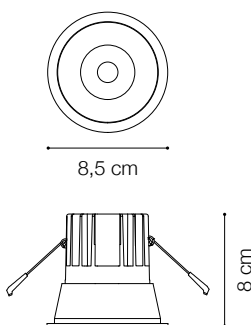

## DOWNLIGHT

Die-cast aluminum recessed spotlight with round or square seal, suitable for the installation on plasterboard ceilings. Matt chrome finish, matt white RAL 9001, matt black RAL 9011, matt gold RAL6464. Passively cooled LED; COB-Chip on Board technology for maximum efficiency; available with color temperatures 3000 K; CRI  $\geq$  80; min. 80% of luminous flux remaining after 30000 h duration. Assembling and disassembling without utensils; protection IP20; insulation class II. It can be dimmed with 1-10V and DALI.

Suggestion

Suggestion

Suggestion

Suggestion

Code	192314
Item name	GAME ROUND BLACK BLACK
Source	LED COB CREE
Power	12W
Driver included	LIFUD
Driver available	1-10V   DALI
Lumen	850 Lm
MacAdam	5SDC
Beam	36°
CCT	3000K
CRI	$\geq$ 85
UGR	<19
LED Life	30.000 h
Insulation class	Class II
IP	20
Material	Aluminum
Warranty	5 years
Net Weight	0,280 Kg
Volume	0,0011 m <sup>3</sup>
Base / Hole	$\varnothing$ 7,4 cm

Code	217253
Item name	GAME DRIVER 1-10V
Power	12W
Output	9/40Vdc
Current	300 mA
Measure	150 x 43 x 29 mm

Code	202396
Item name	GAME DRIVER DALI
Power	10W
Output	10/28Vdc
Current	350 mA
Measure	135 x 20 x 30 mm