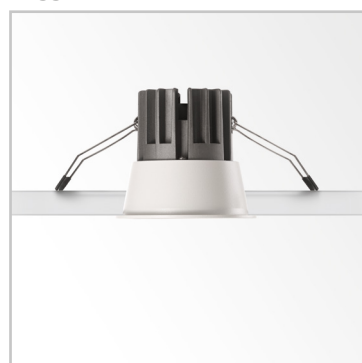

## DOWNLIGHT

Die-cast aluminum recessed spotlight with round or square seal, suitable for the installation on plasterboard ceilings. Matt chrome finish, matt white RAL 9001, matt black RAL 9011, matt gold RAL6464. Passively cooled LED; COB-Chip on Board technology for maximum efficiency; available with color temperatures 3000 K; CRI  $\geq$  80; min. 80% of luminous flux remaining after 30000 h duration. Assembling and disassembling without utensils; protection IP20; insulation class II. It can be dimmed with 1-10V and DALI.

Suggestion

Suggestion

Suggestion

Suggestion

Code	192314
Item name	GAME ROUND BLACK BLACK
Source	LED COB CREE
Power	12W
Driver included	LIFUD
Driver available	1-10V   DALI
Lumen	850 Lm
MacAdam	5SDC
Beam	36°
CCT	3000K
CRI	$\geq$ 85
UGR	<19
LED Life	30.000 h
Insulation class	Class II
IP	20
Material	Aluminum
Warranty	5 years
Net Weight	0,280 Kg
Volume	0,0011 m <sup>3</sup>
Base / Hole	$\varnothing$ 7,4 cm