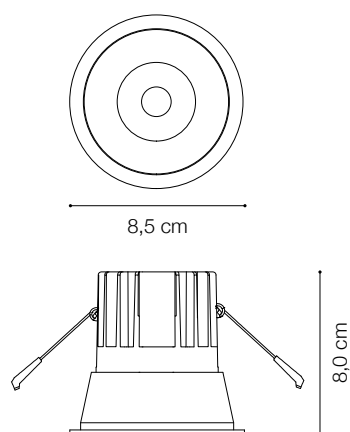

ideal lux | Game Round

DOWNLIGHT

Die-cast aluminum recessed spotlight with round or square seal, suitable for the installation on plasterboard ceilings. Matt chrome finish, matt white RAL 9001, matt black RAL 9011, matt gold RAL6464. Passively cooled LED; COB-Chip on Board technology for maximum efficiency; available with color temperatures 3000 K; CRI \geq 80; min. 80% of luminous flux remaining after 30000 h duration. Assembling and disassembling without utensils; protection IP20; insulation class II. It can be dimmed with 1-10V and DALI.

Code	192307
Item name	GAME ROUND WHITE GOLD
Source	LED COB CREE
Power	11W
Driver included	LIFUD
Driver available	1-10V DALI
Lumen	850 Lm
MacAdam	SDCM 5
Beam	36°
CCT	3000K
CRI	\geq 85
UGR	<19
LED Life	30.000 h
Insulation class	Class II
IP	20
Material	Aluminum
Warranty	5 years
Net Weight	0,280 Kg
Volume	0,0011 m ³
Base / Hole	\varnothing 7,4 cm

Code	217253
Item name	GAME DRIVER 1-10V 12W
Power	12W
Output	200 mA
Range	100-400 mA
Measure	150 x 43 x 29 mm

Code	202396
Item name	GAME DRIVER DALI 11W
Power	11W
Output	200 mA
Range	-
Measure	135 x 20 x 30 mm