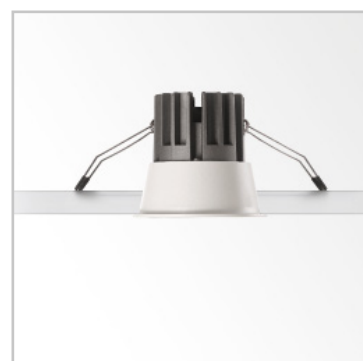

ideal lux | Game Round

DOWNLIGHT

Die-cast aluminum recessed spotlight with round or square seal, suitable for the installation on plasterboard ceilings. Matt chrome finish, matt white RAL 9001, matt black RAL 9011, matt gold RAL6464. Passively cooled LED; COB-Chip on Board technology for maximum efficiency; available with color temperatures 3000 K; CRI \geq 80; min. 80% of luminous flux remaining after 30000 h duration. Assembling and disassembling without utensils; protection IP20; insulation class II. It can be dimmed with 1-10V and DALI.

Code	192307
Item name	GAME ROUND WHITE GOLD
Source	LED COB CREE
Power	11W
Driver included	LIFUD
Driver available	1-10V DALI
Lumen	850 Lm
MacAdam	SDCM 5
Beam	36°
CCT	3000K
CRI	\geq 85
UGR	<19
LED Life	30.000 h
Insulation class	Class II
IP	20
Material	Aluminum
Warranty	5 years
Net Weight	0,280 Kg
Volume	0,0011 m ³
Base / Hole	\varnothing 7,4 cm