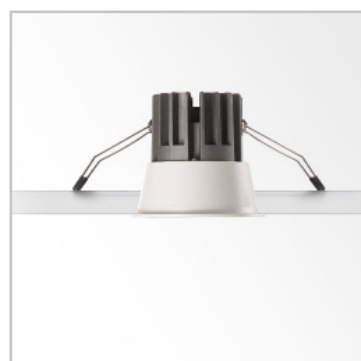

ideal lux | Game Round

DOWNLIGHT

Die-cast aluminum recessed spotlight with round or square seal, suitable for the installation on plasterboard ceilings. Matt chrome finish, matt white RAL 9001, matt black RAL 9011, matt gold RAL6464. Passively cooled LED; COB-Chip on Board technology for maximum efficiency; available with color temperatures 3000 K; CRI \geq 80; min. 80% of luminous flux remaining after 30000 h duration. Assembling and disassembling without utensils; protection IP20; insulation class II. It can be dimmed with 1-10V and DALI.

Code	192291
Item name	GAME ROUND WHITE WHITE
Source	LED COB CREE
Power	11W
Driver included	LIFUD
Driver available	1-10V DALI
Lumen	850 Lm
MacAdam	SDCM 5
Beam	36°
CCT	3000K
CRI	\geq 85
UGR	<19
LED Life	30.000 h
Insulation class	Class II
IP	20
Material	Aluminum
Warranty	5 years
Net Weight	0,280 Kg
Volume	0,0011 m ³
Base / Hole	\varnothing 7,4 cm