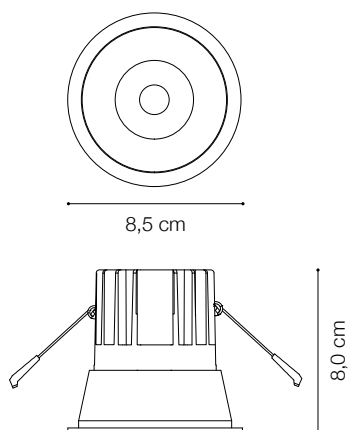

ideal lux | Game Round

DOWNLIGHT

Die-cast aluminum recessed spotlight with round or square seal, suitable for the installation on plasterboard ceilings. Matt chrome finish, matt white RAL 9001, matt black RAL 9011, matt gold RAL6464. Passively cooled LED; COB-Chip on Board technology for maximum efficiency; available with color temperatures 3000 K; CRI \geq 80; min. 80% of luminous flux remaining after 30000 h duration. Assembling and disassembling without utensils; protection IP20; insulation class II. It can be dimmed with 1-10V and DALI.

Code	192291
Item name	GAME ROUND WHITE WHITE
Source	LED COB CREE
Power	11W
Driver included	LIFUD
Driver available	1-10V DALI
Lumen	850 Lm
MacAdam	SDCM 5
Beam	36°
CCT	3000K
CRI	\geq 85
UGR	<19
LED Life	30.000 h
Insulation class	Class II
IP	20
Material	Aluminum
Warranty	5 years
Net Weight	0,280 Kg
Volume	0,0011 m ³
Base / Hole	\varnothing 7,4 cm

Code	217253
Item name	GAME DRIVER 1-10V 12W
Power	12W
Output	200 mA
Range	100-400 mA
Measure	150 x 43 x 29 mm

Code	202396
Item name	GAME DRIVER DALI 11W
Power	11W
Output	200 mA
Range	-
Measure	135 x 20 x 30 mm