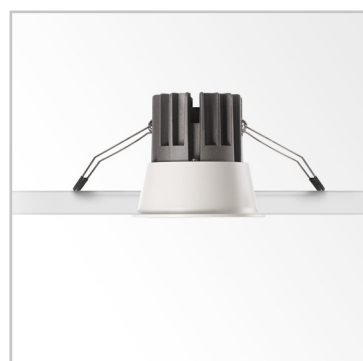

# ideal lux | Game Round

## DOWNLIGHT

Die-cast aluminum recessed spotlight with round or square seal, suitable for the installation on plasterboard ceilings. Matt chrome finish, matt white RAL 9001, matt black RAL 9011, matt gold RAL6464. Passively cooled LED; COB-Chip on Board technology for maximum efficiency; available with color temperatures 3000 K; CRI  $\geq$  80; min. 80% of luminous flux remaining after 30000 h duration. Assembling and disassembling without utensils; protection IP20; insulation class II. It can be dimmed with 1-10V and DALI.

Code	192284
Item name	GAME ROUND WHITE SILVER
Source	LED COB CREE
Power	12W
Driver included	LIFUD
Driver available	1-10V   DALI
Lumen	850 Lm
MacAdam	5SDC
Beam	36°
CCT	3000K
CRI	$\geq$ 85
UGR	<19
LED Life	30.000 h
Insulation class	Class II
IP	20
Material	Aluminum
Warranty	5 years
Net Weight	0,280 Kg
Volume	0,0011 m <sup>3</sup>
Base / Hole	$\varnothing$ 7,4 cm