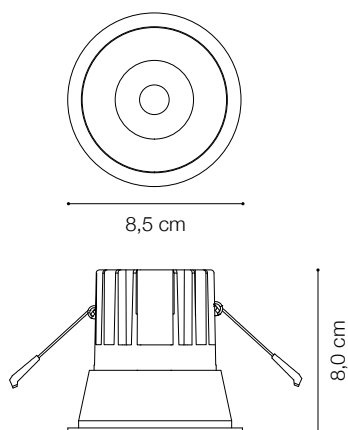

## DOWNLIGHT

Die-cast aluminum recessed spotlight with round or square seal, suitable for the installation on plasterboard ceilings. Matt chrome finish, matt white RAL 9001, matt black RAL 9011, matt gold RAL6464. Passively cooled LED; COB-Chip on Board technology for maximum efficiency; available with color temperatures 3000 K; CRI  $\geq$  80; min. 80% of luminous flux remaining after 30000 h duration. Assembling and disassembling without utensils; protection IP20; insulation class II. It can be dimmed with 1-10V and DALI.

Code	192284
Item name	GAME ROUND WHITE SILVER
Source	LED COB CREE
Power	12W
Driver included	LIFUD
Driver available	1-10V   DALI
Lumen	850 Lm
MacAdam	5SDC
Beam	36°
CCT	3000K
CRI	$\geq$ 85
UGR	<19
LED Life	30.000 h
Insulation class	Class II
IP	20
Material	Aluminum
Warranty	5 years
Net Weight	0,280 Kg
Volume	0,0011 m <sup>3</sup>
Base / Hole	$\varnothing$ 7,4 cm

Code	217253
Item name	GAME DRIVER 1-10V
Power	12W
Output	9/40Vdc
Current	300 mA
Measure	150 x 43 x 29 mm

Code	202396
Item name	GAME DRIVER DALI
Power	10W
Output	10/28Vdc
Current	350 mA
Measure	135 x 20 x 30 mm