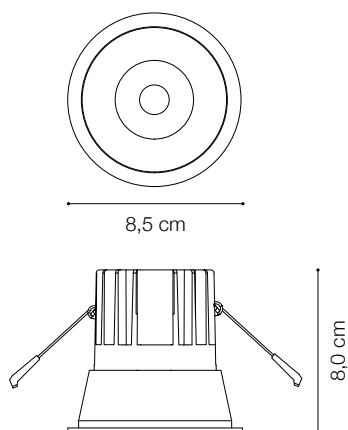

ideal lux | Game Round

DOWNLIGHT

Die-cast aluminum recessed spotlight with round or square seal, suitable for the installation on plasterboard ceilings. Matt chrome finish, matt white RAL 9001, matt black RAL 9011, matt gold RAL6464. Passively cooled LED; COB-Chip on Board technology for maximum efficiency; available with color temperatures 3000 K; CRI \geq 80; min. 80% of luminous flux remaining after 30000 h duration. Assembling and disassembling without utensils; protection IP20; insulation class II. It can be dimmed with 1-10V and DALI.

Code	192284
Item name	GAME ROUND WHITE SILVER
Source	LED COB CREE
Power	11W
Driver included	LIFUD
Driver available	1-10V DALI
Lumen	850 Lm
MacAdam	SDCM 5
Beam	36°
CCT	3000K
CRI	\geq 85
UGR	<19
LED Life	30.000 h
Insulation class	Class II
IP	20
Material	Aluminum
Warranty	5 years
Net Weight	0,280 Kg
Volume	0,0011 m ³
Base / Hole	\varnothing 7,4 cm

ideal lux | Game Round

DRIVER
NOT INCLUDED | OPTIONAL

Code	217253
Item name	GAME DRIVER 1-10V 12W
Power	12W
Output	200 mA
Range	100-400 mA
Measure	150 x 43 x 29 mm

Code	202396
Item name	GAME DRIVER DALI 11W
Power	11W
Output	200 mA
Range	-
Measure	135 x 20 x 30 mm