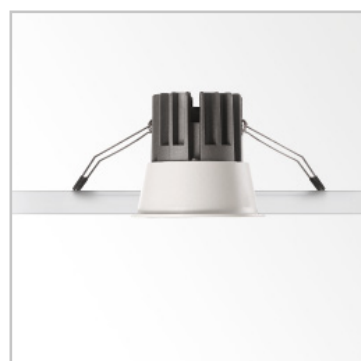

ideal lux | Game Round

DOWNLIGHT

Die-cast aluminum recessed spotlight with round or square seal, suitable for the installation on plasterboard ceilings. Matt chrome finish, matt white RAL 9001, matt black RAL 9011, matt gold RAL6464. Passively cooled LED; COB-Chip on Board technology for maximum efficiency; available with color temperatures 3000 K; CRI \geq 80; min. 80% of luminous flux remaining after 30000 h duration. Assembling and disassembling without utensils; protection IP20; insulation class II. It can be dimmed with 1-10V and DALI.

Code	192284
Item name	GAME ROUND WHITE SILVER
Source	LED COB CREE
Power	11W
Driver included	LIFUD
Driver available	1-10V DALI
Lumen	850 Lm
MacAdam	SDCM 5
Beam	36°
CCT	3000K
CRI	\geq 85
UGR	<19
LED Life	30.000 h
Insulation class	Class II
IP	20
Material	Aluminum
Warranty	5 years
Net Weight	0,280 Kg
Volume	0,0011 m ³
Base / Hole	\varnothing 7,4 cm