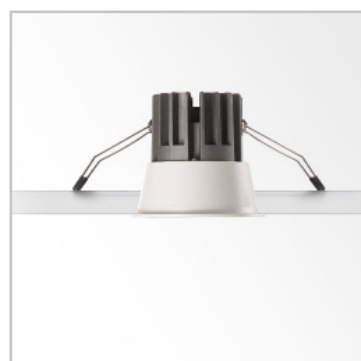

ideal lux | Game Round

DOWNLIGHT

Die-cast aluminum recessed spotlight with round or square seal, suitable for the installation on plasterboard ceilings. Matt chrome finish, matt white RAL 9001, matt black RAL 9011, matt gold RAL6464. Passively cooled LED; COB-Chip on Board technology for maximum efficiency; available with color temperatures 3000 K; CRI \geq 80; min. 80% of luminous flux remaining after 30000 h duration. Assembling and disassembling without utensils; protection IP20; insulation class II. It can be dimmed with 1-10V and DALI.

Code	192277
Item name	GAME ROUND WHITE BLACK
Source	LED COB CREE
Power	11W
Driver included	LIFUD
Driver available	1-10V DALI
Lumen	850 Lm
MacAdam	SDCM 5
Beam	36°
CCT	3000K
CRI	\geq 85
UGR	<19
LED Life	30.000 h
Insulation class	Class II
IP	20
Material	Aluminum
Warranty	5 years
Net Weight	0,280 Kg
Volume	0,0011 m ³
Base / Hole	\varnothing 7,4 cm