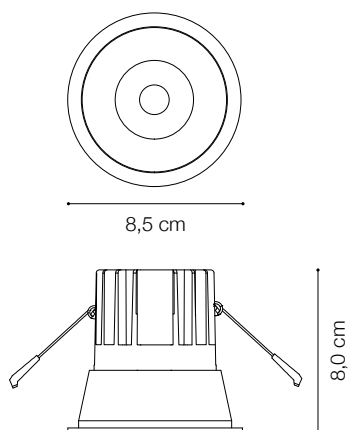

ideal lux | Game Round

DOWNLIGHT

Die-cast aluminum recessed spotlight with round or square seal, suitable for the installation on plasterboard ceilings. Matt chrome finish, matt white RAL 9001, matt black RAL 9011, matt gold RAL6464. Passively cooled LED; COB-Chip on Board technology for maximum efficiency; available with color temperatures 3000 K; CRI \geq 80; min. 80% of luminous flux remaining after 30000 h duration. Assembling and disassembling without utensils; protection IP20; insulation class II. It can be dimmed with 1-10V and DALI.

Code	192277
Item name	GAME ROUND WHITE BLACK
Source	LED COB CREE
Power	11W
Driver included	LIFUD
Driver available	1-10V DALI
Lumen	850 Lm
MacAdam	SDCM 5
Beam	36°
CCT	3000K
CRI	\geq 85
UGR	<19
LED Life	30.000 h
Insulation class	Class II
IP	20
Material	Aluminum
Warranty	5 years
Net Weight	0,280 Kg
Volume	0,0011 m ³
Base / Hole	\varnothing 7,4 cm

ideal lux | Game Round

DRIVER
NOT INCLUDED | OPTIONAL

Code	217253
Item name	GAME DRIVER 1-10V 12W
Power	12W
Output	200 mA
Range	100-400 mA
Measure	150 x 43 x 29 mm

Code	202396
Item name	GAME DRIVER DALI 11W
Power	11W
Output	200 mA
Range	-
Measure	135 x 20 x 30 mm