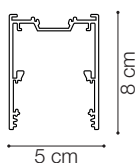

ideal lux | Fluo Wide

NOT INCLUDED | OPTIONAL

Code 191508
Item name FLUO PROFILE CONNECTOR

Code 191492
Item name FLUO CORNER BLINDED BK
Material Aluminum
Warranty 5 years
Net Weight 0,610 Kg
Volume 0,0023 m³

ideal lux | Fluo Wide

NOT INCLUDED | OPTIONAL

Code	191430
Item name	FLUO CORNER 3000K BK
Material	Aluminum
Warranty	5 years
Net Weight	0,580 Kg
Volume	0,0023 m ³

Code	216423
Item name	FLUO DRIVER 1-10V 28W
Power	28 W
Output	500 mA
Measure	280 x 30 x 21 mm

Code	216287
Item name	FLUO DRIVER DALI 27W
Power	27W
Output	500 mA
Measure	280 x 30 x 21 mm

ideal lux | Fluo Wide

NOT INCLUDED | OPTIONAL

Code	198668
Item name	FLUO MODULO WIDE 08W 3000K 12V
Material	Aluminum
Power	8 W
Beam	105°
Flux	1100 Lm
CCT	3000 k
Volt	12 Vdc
Warranty	5 years
Net Weight	0,300 Kg
Volume	0,0007 m ³