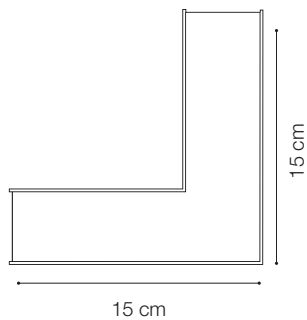

LINEAR SYSTEM

Linear system of lamps with extruded aluminum body with a 50 mm wide and 80 mm high section, modules available in two lengths: 1200 mm and 1800 mm, which can be assembled according to the desired arrangement, possibility of assembling three different source modules: the WIDE diffusing module, the BIEMISSION module with light component for indirect lighting and the ACCENT module with UGR control lower than 19, integrated LEDs, color temperature options of 3000K or 4000K, starting binning ≤3 -Step MacAdam, minimum 80% of luminous flux remaining after 30000 h duration, IP20 protection, insulation class I.

ideal lux | Fluo Wide

NOT INCLUDED | OPTIONAL

Code 191508
Item name FLUO PROFILE CONNECTOR

Code 191492
Item name FLUO CORNER BLINDED BK
Material Aluminum
Warranty 5 years
Net Weight 0,610 Kg
Volume 0,0023 m³

ideal lux | Fluo Wide

NOT INCLUDED | OPTIONAL

Code	191430
Item name	FLUO CORNER 3000K BK
Material	Aluminum
Warranty	5 years
Net Weight	0,580 Kg
Volume	0,0023 m ³

Code	216423
Item name	FLUO DRIVER 1-10V 28W
Power	28 W
Output	500 mA
Measure	280 x 30 x 21 mm

Code	216287
Item name	FLUO DRIVER DALI 27W
Power	27W
Output	500 mA
Measure	280 x 30 x 21 mm

ideal lux | Fluo Wide

NOT INCLUDED | OPTIONAL

Code	198668
Item name	FLUO MODULO WIDE 08W 3000K 12V
Material	Aluminum
Power	8 W
Beam	105°
Flux	1100 Lm
CCT	3000 k
Volt	12 Vdc
Warranty	5 years
Net Weight	0,300 Kg
Volume	0,0007 m ³