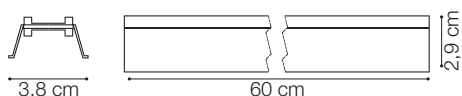

ideal lux | Fluo Wide

NOT INCLUDED | OPTIONAL

Code	198668
Item name	FLUO MODULO WIDE 08W 3000K 12V
Material	Aluminum
Power	8 W
Beam	105°
Flux	1100 Lm
CCT	3000 k
Volt	12 Vdc
Warranty	5 years
Net Weight	0,300 Kg
Volume	0,0007 m³