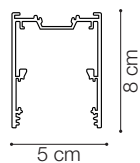

ideal lux | Fluo Wide

NOT INCLUDED | OPTIONAL

Code 191508
Item name FLUO PROFILE CONNECTOR

Code 191492
Item name FLUO CORNER BLINDED BK
Material Aluminum
Warranty 5 years
Net Weight 0,610 Kg
Volume 0,0023 m³

ideal lux | Fluo Wide

NOT INCLUDED | OPTIONAL

Code	191430
Item name	FLUO CORNER 3000K BK
Material	Aluminum
Warranty	5 years
Net Weight	0,580 Kg
Volume	0,0023 m ³

Code	216423
Item name	FLUO DRIVER 1-10V 28W
Power	28 W
Output	500 mA
Measure	280 x 30 x 21 mm

Code	216287
Item name	FLUO DRIVER DALI 27W
Power	27W
Output	500 mA
Measure	280 x 30 x 21 mm

ideal lux | Fluo Wide

NOT INCLUDED | OPTIONAL

Code	198668
Item name	FLUO MODULO WIDE 08W 3000K 12V
Material	Aluminum
Power	8 W
Beam	105°
Flux	1100 Lm
CCT	3000 k
Volt	12 Vdc
Warranty	5 years
Net Weight	0,300 Kg
Volume	0,0007 m ³