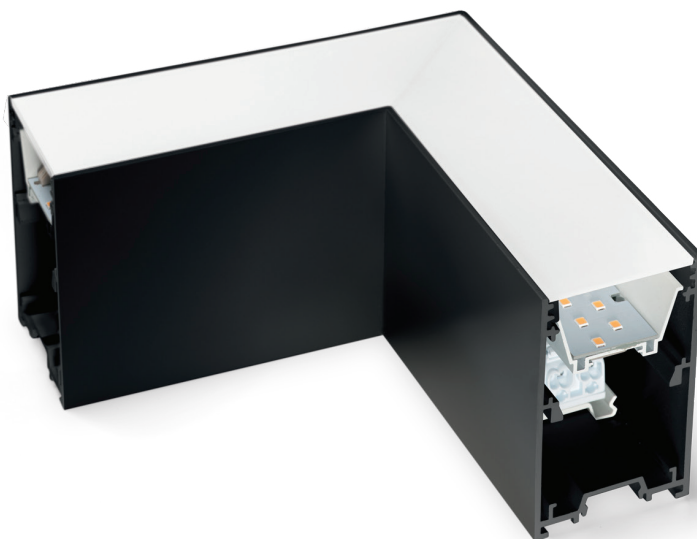

LINEAR SYSTEM

Linear system of lamps with extruded aluminum body with a 50 mm wide and 80 mm high section, modules available in two lengths: 1200 mm and 1800 mm, which can be assembled according to the desired arrangement, possibility of assembling three different source modules: the WIDE diffusing module, the BIEMISSION module with light component for indirect lighting and the ACCENT module with UGR control lower than 19, integrated LEDs, color temperature options of 3000K or 4000K, starting binning ≤3 -Step MacAdam, minimum 80% of luminous flux remaining after 30000 h duration, IP20 protection, insulation class I.

The system is available in anodized aluminum, white and black colors and it is possible to install it in different ways: ceiling-mounted or flush-mounted in plasterboard ceilings. Driver included, integrated in the lighting fitting, available in both DALI and 1-10V dimmable versions. System suitable for locations where professional lighting with minimal design is required, such as OFFICES and SHOPS.

ideal lux | Fluo Wide

NOT INCLUDED | OPTIONAL

Code 191508
Item name FLUO PROFILE CONNECTOR

Code 191492
Item name FLUO CORNER BLINDED BK
Material Aluminum
Warranty 5 years
Net Weight 0,610 Kg
Volume 0,0023 m³

ideal lux | Fluo Wide

NOT INCLUDED | OPTIONAL

Code	191430
Item name	FLUO CORNER 3000K BK
Material	Aluminum
Warranty	5 years
Net Weight	0,580 Kg
Volume	0,0023 m ³

Code	216423
Item name	FLUO DRIVER 1-10V 28W
Power	28 W
Output	500 mA
Measure	280 x 30 x 21 mm