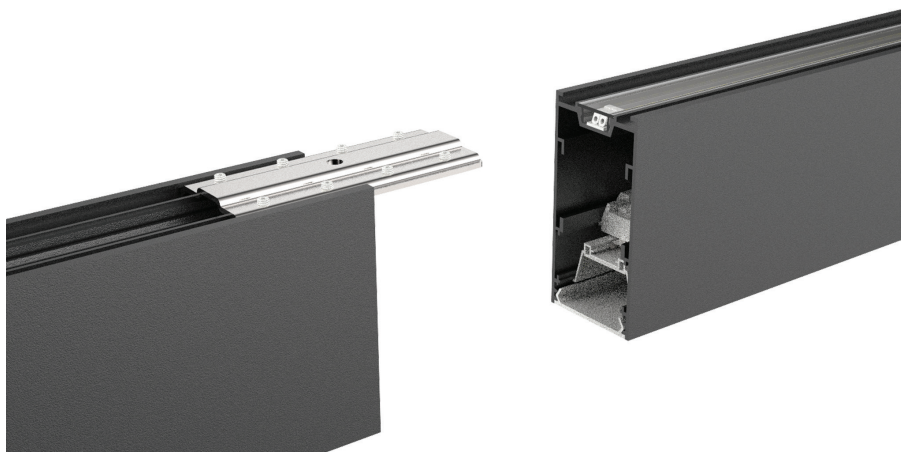

LINEAR SYSTEM

Linear system of lamps with extruded aluminum body with a 50 mm wide and 80 mm high section, modules available in two lengths: 1200 mm and 1800 mm, which can be assembled according to the desired arrangement, possibility of assembling three different source modules: the WIDE diffusing module, the BIEMISSION module with light component for indirect lighting and the ACCENT module with UGR control lower than 19, integrated LEDs, color temperature options of 3000K or 4000K, starting binning ≤3 -Step MacAdam, minimum 80% of luminous flux remaining after 30000 h duration, IP20 protection, insulation class I.

The system is available in anodized aluminum, white and black colors and it is possible to install it in different ways: ceiling-mounted or flush-mounted in plasterboard ceilings. Driver included, integrated in the lighting fitting, available in both DALI and 1-10V dimmable versions. System suitable for locations where professional lighting with minimal design is required, such as OFFICES and SHOPS.

ideal lux | Fluo Wide

NOT INCLUDED | OPTIONAL

Code 191508
Item name FLUO PROFILE CONNECTOR

Code 191492
Item name FLUO CORNER BLINDED BK
Material Aluminum
Warranty 5 years
Net Weight 0,610 Kg
Volume 0,0023 m³

ideal lux | Fluo Wide

NOT INCLUDED | OPTIONAL

Code	191430
Item name	FLUO CORNER 3000K BK
Material	Aluminum
Warranty	5 years
Net Weight	0,580 Kg
Volume	0,0023 m ³

Code	216423
Item name	FLUO DRIVER 1-10V 28W
Power	28 W
Output	500 mA
Measure	280 x 30 x 21 mm