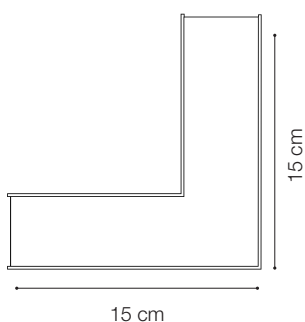

LINEAR SYSTEM

Linear system of lamps with extruded aluminum body with a 50 mm wide and 80 mm high section, modules available in two lengths: 1200 mm and 1800 mm, which can be assembled according to the desired arrangement, possibility of assembling three different source modules: the WIDE diffusing module, the BIEMISSION module with light component for indirect lighting and the ACCENT module with UGR control lower than 19, integrated LEDs, color temperature options of 3000K or 4000K, starting binning ≤3 -Step MacAdam, minimum 80% of luminous flux remaining after 30000 h duration, IP20 protection, insulation class I.

ideal lux | Fluo Wide

NOT INCLUDED | OPTIONAL

Code 191508
Item name FLUO PROFILE CONNECTOR

Code 191492
Item name FLUO CORNER BLINDED BK
Material Aluminum
Warranty 5 years
Net Weight 0,610 Kg
Volume 0,0023 m³

ideal lux | Fluo Wide

NOT INCLUDED | OPTIONAL

Code	191430
Item name	FLUO CORNER 3000K BK
Material	Aluminum
Warranty	5 years
Net Weight	0,580 Kg
Volume	0,0023 m ³

Code	216423
Item name	FLUO DRIVER 1-10V 28W
Power	28 W
Output	500 mA
Measure	280 x 30 x 21 mm

Code	216287
Item name	FLUO DRIVER DALI 27W
Power	27W
Output	500 mA
Measure	280 x 30 x 21 mm

ideal lux | Fluo Wide

NOT INCLUDED | OPTIONAL

Code	198668
Item name	FLUO MODULO WIDE 08W 3000K 12V
Material	Aluminum
Power	8 W
Beam	105°
Flux	1100 Lm
CCT	3000 k
Volt	12 Vdc
Warranty	5 years
Net Weight	0,300 Kg
Volume	0,0007 m ³