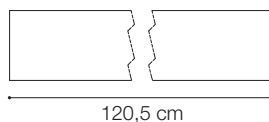

ideal lux | Fluo Wide

Code	191997
Item name	FLUO WIDE 1200 3000K BLACK
Source	LED SMD SAMSUNG
Power	27W
Driver included	TRIDONIC
Driver available	1-10V DALI
Lumen	3450 Lm
MacAdam	SDCM 3
Beam	105°
CCT	3000K
CRI	≥83
UGR	<27
LED Life	30.000 h
Insulation class	Class I
IP	20
Material	Aluminum
Warranty	5 years
Net Weight	2,890 Kg
Volume	0,0251 m³
Dimmable	On request
Customizable	Yes

LINEAR SYSTEM

Linear system of lamps with extruded aluminum body with a 50 mm wide and 80 mm high section, modules available in two lengths: 1200 mm and 1800 mm, which can be assembled according to the desired arrangement, possibility of assembling three different source modules: the WIDE diffusing module, the BIEMISSION module with light component for indirect lighting and the ACCENT module with UGR control lower than 19, integrated LEDs, color temperature options of 3000K or 4000K, starting binning ≤3 -Step MacAdam, minimum 80% of luminous flux remaining after 30000 h duration, IP20 protection, insulation class I.

ideal lux | Fluo Wide

NOT INCLUDED | OPTIONAL

Code	191430
Item name	FLUO CORNER 3000K BK
Material	Aluminum
Warranty	5 years
Net Weight	0,580 Kg
Volume	0,0023 m ³

Code	216423
Item name	FLUO DRIVER 1-10V 28W
Power	28 W
Output	500 mA
Measure	280 x 30 x 21 mm