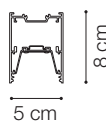

ideal lux | Fluo Wide

Code	191997
Item name	FLUO WIDE 1200 3000K BLACK
Source	LED SMD SAMSUNG
Power	27W
Driver included	TRIDONIC
Driver available	1-10V DALI
Lumen	3450 Lm
MacAdam	SDCM 3
Beam	105°
CCT	3000K
CRI	≥83
UGR	<27
LED Life	30.000 h
Insulation class	Class I
IP	20
Material	Aluminum
Warranty	5 years
Net Weight	2,890 Kg
Volume	0,0251 m³
Dimmable	On request
Customizable	Yes

LINEAR SYSTEM

Linear system of lamps with extruded aluminum body with a 50 mm wide and 80 mm high section, modules available in two lengths: 1200 mm and 1800 mm, which can be assembled according to the desired arrangement, possibility of assembling three different source modules: the WIDE diffusing module, the BIEMISSION module with light component for indirect lighting and the ACCENT module with UGR control lower than 19, integrated LEDs, color temperature options of 3000K or 4000K, starting binning ≤3 -Step MacAdam, minimum 80% of luminous flux remaining after 30000 h duration, IP20 protection, insulation class I.

ideal lux | Fluo Wide

NOT INCLUDED | OPTIONAL

Code	191430
Item name	FLUO CORNER 3000K BK
Material	Aluminum
Warranty	5 years
Net Weight	0,580 Kg
Volume	0,0023 m ³

Code	216423
Item name	FLUO DRIVER 1-10V 28W
Power	28 W
Output	500 mA
Measure	280 x 30 x 21 mm

Code	216287
Item name	FLUO DRIVER DALI 27W
Power	27W
Output	500 mA
Measure	280 x 30 x 21 mm

ideal lux | Fluo Wide

NOT INCLUDED | OPTIONAL

Code	198668
Item name	FLUO MODULO WIDE 08W 3000K 12V
Material	Aluminum
Power	8 W
Beam	105°
Flux	1100 Lm
CCT	3000 k
Volt	12 Vdc
Warranty	5 years
Net Weight	0,300 Kg
Volume	0,0007 m ³