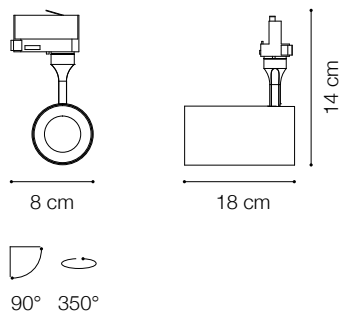

Code	190105
Item name	SMILE 30W CRI90 50° 3000K BK
Source	LED COB CITIZEN
Power	30W
Driver included	TRIDONIC ON-OFF
Driver available	No
Lumen	2900 Lm
MacAdam	SDCM 4
Beam	50°
CCT	3000K
CRI	≥92
UGR	-
LED Life	50.000 h
Insulation class	Class II
IP	20
Material	Aluminum
Warranty	5 years
Net Weight	0,870 Kg
Volume	0,0050 m³

TRACKLIGHTS

Cylindrical aluminum projector (extrusion + CNC manufacturing + forging) suitable for installation on three-phase track. White or black powder coating, 350 ° rotating head and 90 ° adjustable, the power driver is included and is located in the cylindrical body of the projector itself; light source with integrated LED COB technology, available with a color temperature of 3000K or 4000K and with color rendering index up to 90; starting binning ≤ 4-Step MacAdam; min. 80% of luminous flux remaining after 50000 h duration; symmetrical beam optic with three different emission angles and glare control (UGR <19); assembly and disassembly without tools; IP 20 protection; insulation class II. Ideal for the installation in big rooms, where great flexibility and color rendering is required, such as MUSEUM, COMMERCIAL and RETAIL