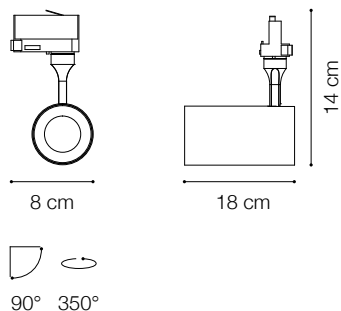

Code	190075
Item name	SMILE 30W CRI80 50° 4000K WH
Source	LED COB CITIZEN
Power	30W
Driver included	TRIDONIC ON-OFF
Driver available	No
Lumen	3400 Lm
MacAdam	SDCM 4
Beam	50°
CCT	4000K
CRI	≥82
UGR	-
LED Life	50.000 h
Insulation class	Class II
IP	20
Material	Aluminum
Warranty	5 years
Net Weight	0,870 Kg
Volume	0,0050 m³

TRACKLIGHTS

Cylindrical aluminum projector (extrusion + CNC manufacturing + forging) suitable for installation on three-phase track. White or black powder coating, 350 ° rotating head and 90 ° adjustable, the power driver is included and is located in the cylindrical body of the projector itself; light source with integrated LED COB technology, available with a color temperature of 3000K or 4000K and with color rendering index up to 90; starting binning ≤ 4-Step MacAdam; min. 80% of luminous flux remaining after 50000 h duration; symmetrical beam optic with three different emission angles and glare control (UGR <19); assembly and disassembly without tools; IP 20 protection; insulation class II. Ideal for the installation in big rooms, where great flexibility and color rendering is required, such as MUSEUM, COMMERCIAL and RETAIL