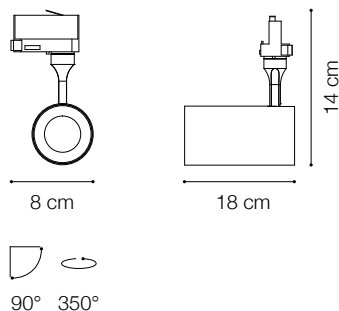

Code	190068
Item name	SMILE 30W CRI80 50° 3000K BK
Source	LED COB CITIZEN
Power	30W
Driver included	TRIDONIC ON-OFF
Driver available	No
Lumen	3150 Lm
MacAdam	SDCM 4
Beam	50°
CCT	3000K
CRI	≥82
UGR	-
LED Life	50.000 h
Insulation class	Class II
IP	20
Material	Aluminum
Warranty	5 years
Net Weight	0,870 Kg
Volume	0,0050 m³

TRACKLIGHTS

Cylindrical aluminum projector (extrusion + CNC manufacturing + forging) suitable for installation on three-phase track. White or black powder coating, 350 ° rotating head and 90 ° adjustable, the power driver is included and is located in the cylindrical body of the projector itself; light source with integrated LED COB technology, available with a color temperature of 3000K or 4000K and with color rendering index up to 90; starting binning ≤ 4-Step MacAdam; min. 80% of luminous flux remaining after 50000 h duration; symmetrical beam optic with three different emission angles and glare control (UGR <19); assembly and disassembly without tools; IP 20 protection; insulation class II. Ideal for the installation in big rooms, where great flexibility and color rendering is required, such as MUSEUM, COMMERCIAL and RETAIL