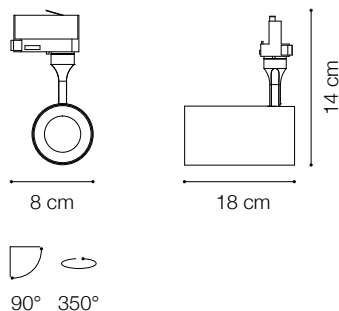

Code	190051
Item name	SMILE 30W CRI80 50° 3000K WH
Source	LED COB CITIZEN
Power	30W
Driver included	TRIDONIC ON-OFF
Driver available	No
Lumen	3150 Lm
MacAdam	SDCM 4
Beam	50°
CCT	3000K
CRI	≥82
UGR	-
LED Life	50.000 h
Insulation class	Class II
IP	20
Material	Aluminum
Warranty	5 years
Net Weight	0,870 Kg
Volume	0,0050 m³

TRACKLIGHTS

Cylindrical aluminum projector (extrusion + CNC manufacturing + forging) suitable for installation on three-phase track. White or black powder coating, 350 ° rotating head and 90 ° adjustable, the power driver is included and is located in the cylindrical body of the projector itself; light source with integrated LED COB technology, available with a color temperature of 3000K or 4000K and with color rendering index up to 90; starting binning ≤ 4-Step MacAdam; min. 80% of luminous flux remaining after 50000 h duration; symmetrical beam optic with three different emission angles and glare control (UGR <19); assembly and disassembly without tools; IP 20 protection; insulation class II. Ideal for the installation in big rooms, where great flexibility and color rendering is required, such as MUSEUM, COMMERCIAL and RETAIL