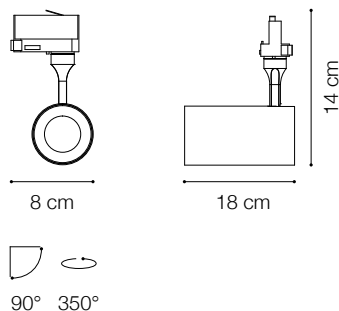

Code	190006
Item name	SMILE 20W CRI80 50° 3000K BK
Source	LED COB CITIZEN
Power	20W
Driver included	TRIDONIC ON-OFF
Driver available	No
Lumen	2350 Lm
MacAdam	SDCM 4
Beam	50°
CCT	3000K
CRI	≥82
UGR	-
LED Life	50.000 h
Insulation class	Class II
IP	20
Material	Aluminum
Warranty	5 years
Net Weight	0,870 Kg
Volume	0,0050 m³

TRACKLIGHTS

Cylindrical aluminum projector (extrusion + CNC manufacturing + forging) suitable for installation on three-phase track. White or black powder coating, 350 ° rotating head and 90 ° adjustable, the power driver is included and is located in the cylindrical body of the projector itself; light source with integrated LED COB technology, available with a color temperature of 3000K or 4000K and with color rendering index up to 90; starting binning ≤ 4-Step MacAdam; min. 80% of luminous flux remaining after 50000 h duration; symmetrical beam optic with three different emission angles and glare control (UGR <19); assembly and disassembly without tools; IP 20 protection; insulation class II. Ideal for the installation in big rooms, where great flexibility and color rendering is required, such as MUSEUM, COMMERCIAL and RETAIL