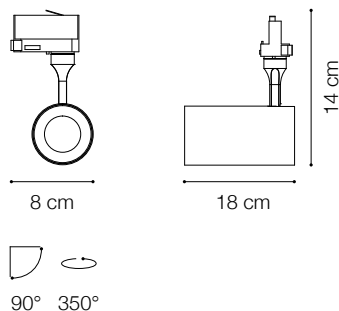

Code	189918
Item name	SMILE 30W CRI90 36° 3000K WH
Source	LED COB CITIZEN
Power	30W
Driver included	TRIDONIC ON-OFF
Driver available	No
Lumen	2900 Lm
MacAdam	SDCM 4
Beam	36°
CCT	3000K
CRI	≥92
UGR	-
LED Life	50.000 h
Insulation class	Class II
IP	20
Material	Aluminum
Warranty	5 years
Net Weight	0,870 Kg
Volume	0,0050 m³

TRACKLIGHTS

Cylindrical aluminum projector (extrusion + CNC manufacturing + forging) suitable for installation on three-phase track. White or black powder coating, 350 ° rotating head and 90 ° adjustable, the power driver is included and is located in the cylindrical body of the projector itself; light source with integrated LED COB technology, available with a color temperature of 3000K or 4000K and with color rendering index up to 90; starting binning ≤ 4-Step MacAdam; min. 80% of luminous flux remaining after 50000 h duration; symmetrical beam optic with three different emission angles and glare control (UGR <19); assembly and disassembly without tools; IP 20 protection; insulation class II. Ideal for the installation in big rooms, where great flexibility and color rendering is required, such as MUSEUM, COMMERCIAL and RETAIL