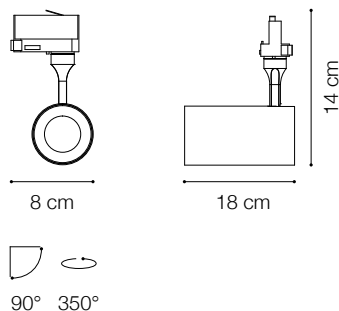

Code	189901
Item name	SMILE 30W CRI80 36° 4000K BK
Source	LED COB CITIZEN
Power	30W
Driver included	TRIDONIC ON-OFF
Driver available	No
Lumen	3400 Lm
MacAdam	SDCM 4
Beam	36°
CCT	4000K
CRI	≥82
UGR	-
LED Life	50.000 h
Insulation class	Class II
IP	20
Material	Aluminum
Warranty	5 years
Net Weight	0,870 Kg
Volume	0,0050 m³

TRACKLIGHTS

Cylindrical aluminum projector (extrusion + CNC manufacturing + forging) suitable for installation on three-phase track. White or black powder coating, 350 ° rotating head and 90 ° adjustable, the power driver is included and is located in the cylindrical body of the projector itself; light source with integrated LED COB technology, available with a color temperature of 3000K or 4000K and with color rendering index up to 90; starting binning ≤ 4-Step MacAdam; min. 80% of luminous flux remaining after 50000 h duration; symmetrical beam optic with three different emission angles and glare control (UGR <19); assembly and disassembly without tools; IP 20 protection; insulation class II. Ideal for the installation in big rooms, where great flexibility and color rendering is required, such as MUSEUM, COMMERCIAL and RETAIL