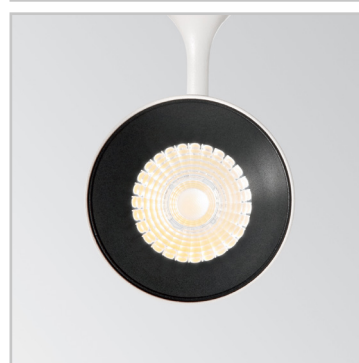

Code	189901
Item name	SMILE 30W CRI80 36° 4000K BK
Source	LED COB CITIZEN
Power	30W
Driver included	TRIDONIC ON-OFF
Driver available	No
Lumen	3400 Lm
MacAdam	SDCM 4
Beam	36°
CCT	4000K
CRI	≥82
UGR	-
LED Life	50.000 h
Insulation class	Class II
IP	20
Material	Aluminum
Warranty	5 years
Net Weight	0,870 Kg
Volume	0,0050 m³

TRACKLIGHTS

Cylindrical aluminum projector (extrusion + CNC manufacturing + forging) suitable for installation on three-phase track. White or black powder coating, 350 ° rotating head and 90 ° adjustable, the power driver is included and is located in the cylindrical body of the projector itself; light source with integrated LED COB technology, available with a color temperature of 3000K or 4000K and with color rendering index up to 90; starting binning ≤ 4-Step MacAdam; min. 80% of luminous flux remaining after 50000 h duration; symmetrical beam optic with three different emission angles and glare control (UGR <19); assembly and disassembly without tools; IP 20 protection; insulation class II. Ideal for the installation in big rooms, where great flexibility and color rendering is required, such as MUSEUM, COMMERCIAL and RETAIL

Code 190181
Item name SMILE HONEYCOMB PER TRACKLIGHTS 20/30W

Code 190259
Item name SMILE DIFFUSORE ELLITTICO PER TRACKLIGHTS 20/30W

Code 189529
Item name SMILE ANELLO FRONTALE BIANCO PER TRACKLIGHTS 20/30W