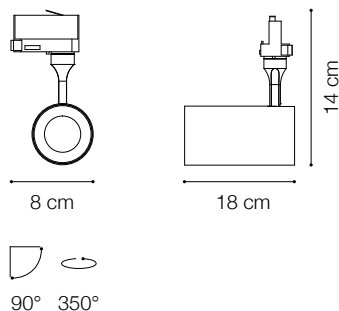

Code	189819
Item name	SMILE 20W CRI80 36° 3000K WH
Source	LED COB CITIZEN
Power	20W
Driver included	TRIDONIC ON-OFF
Driver available	No
Lumen	2350 Lm
MacAdam	SDCM 4
Beam	36°
CCT	3000K
CRI	≥82
UGR	-
LED Life	50.000 h
Insulation class	Class II
IP	20
Material	Aluminum
Warranty	5 years
Net Weight	0,870 Kg
Volume	0,0050 m³

## TRACKLIGHTS

Cylindrical aluminum projector (extrusion + CNC manufacturing + forging) suitable for installation on three-phase track. White or black powder coating, 350 ° rotating head and 90 ° adjustable, the power driver is included and is located in the cylindrical body of the projector itself; light source with integrated LED COB technology, available with a color temperature of 3000K or 4000K and with color rendering index up to 90; starting binning ≤ 4-Step MacAdam; min. 80% of luminous flux remaining after 50000 h duration; symmetrical beam optic with three different emission angles and glare control (UGR <19); assembly and disassembly without tools; IP 20 protection; insulation class II. Ideal for the installation in big rooms, where great flexibility and color rendering is required, such as MUSEUM, COMMERCIAL and RETAIL