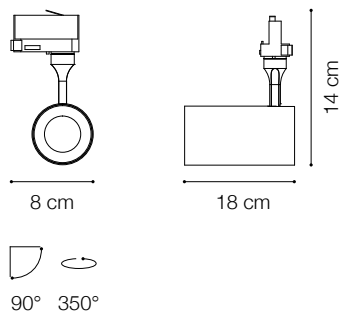

Code	189703
Item name	SMILE 30W CRI80 24° 3000K BK
Source	LED COB CITIZEN
Power	30W
Driver included	TRIDONIC ON-OFF
Driver available	No
Lumen	3150 Lm
MacAdam	SDCM 4
Beam	24°
CCT	3000K
CRI	≥82
UGR	-
LED Life	50.000 h
Insulation class	Class II
IP	20
Material	Aluminum
Warranty	5 years
Net Weight	0,870 Kg
Volume	0,0050 m³

TRACKLIGHTS

Cylindrical aluminum projector (extrusion + CNC manufacturing + forging) suitable for installation on three-phase track. White or black powder coating, 350 ° rotating head and 90 ° adjustable, the power driver is included and is located in the cylindrical body of the projector itself; light source with integrated LED COB technology, available with a color temperature of 3000K or 4000K and with color rendering index up to 90; starting binning ≤ 4-Step MacAdam; min. 80% of luminous flux remaining after 50000 h duration; symmetrical beam optic with three different emission angles and glare control (UGR <19); assembly and disassembly without tools; IP 20 protection; insulation class II. Ideal for the installation in big rooms, where great flexibility and color rendering is required, such as MUSEUM, COMMERCIAL and RETAIL