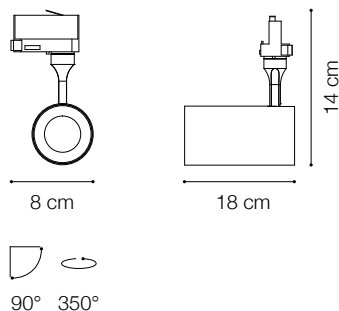

Code	189659
Item name	SMILE 20W CRI90 24° 3000K WH
Source	LED COB CITIZEN
Power	20W
Driver included	TRIDONIC ON-OFF
Driver available	No
Lumen	2200 Lm
MacAdam	SDCM 4
Beam	24°
CCT	3000K
CRI	≥92
UGR	-
LED Life	50.000 h
Insulation class	Class II
IP	20
Material	Aluminum
Warranty	5 years
Net Weight	0,870 Kg
Volume	0,0050 m³

## TRACKLIGHTS

Cylindrical aluminum projector (extrusion + CNC manufacturing + forging) suitable for installation on three-phase track. White or black powder coating, 350 ° rotating head and 90 ° adjustable, the power driver is included and is located in the cylindrical body of the projector itself; light source with integrated LED COB technology, available with a color temperature of 3000K or 4000K and with color rendering index up to 90; starting binning ≤ 4-Step MacAdam; min. 80% of luminous flux remaining after 50000 h duration; symmetrical beam optic with three different emission angles and glare control (UGR <19); assembly and disassembly without tools; IP 20 protection; insulation class II. Ideal for the installation in big rooms, where great flexibility and color rendering is required, such as MUSEUM, COMMERCIAL and RETAIL