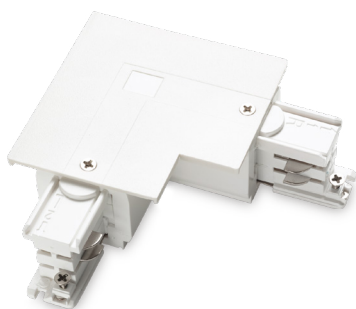

## TRACK

Extruded aluminum body for three-phase electrified tracks; powder coating in white or black, optimized for on-off SMILE tracklights and for on-off and dimmable DALI and 1-10 QUICK tracklights. Available in ceiling-mounted, suspension-mounted or flush-mounted in plasterboard ceilings; suitable for continuous linear system installation, standard modules of 2000 mm or 3000 mm. Modules can be sectioned to size and assembled following the chosen scheme. Ideal for installation in big rooms, where great flexibility is required, such as MUSEUM, COMMERCIAL and RETAIL spaces. 5 years warranty.

# ideal lux | Link Trim ON-OFF

**MOUNTING KIT  
NOT INCLUDED | REQUIRED**

Code	188195
Item name	LINK TRIM KIT RECESSED <1000
Finish	Aluminum

Code	188089
Item name	LINK TRIM MAIN CONNECTOR LEFT BK ON-OFF
Weight	0,060 Kg
Volume	0,0002 m <sup>3</sup>
Finish	Black

Code	188065
Item name	LINK TRIM MAIN CONNECTOR RIGHT BK ON-OFF
Weight	0,060 Kg
Volume	0,0002 m <sup>3</sup>
Finish	Black

Code	169644
Item name	LINK ELECTRIFIED CONNECTOR BK ON-OFF
Weight	0,030 Kg
Volume	0,0001 m <sup>3</sup>
Finish	Black

Code	227672
Item name	LINK TRIM MAIN CONNECTOR MIDDLE BK ON-OFF
Weight	0,130 Kg
Volume	0,0004 m <sup>3</sup>
Finish	Black

Code	188126
Item name	LINK TRIM L-CONNECTOR LEFT BK ON-OFF
Weight	0,120 Kg
Volume	0,0006 m <sup>3</sup>
Finish	Black