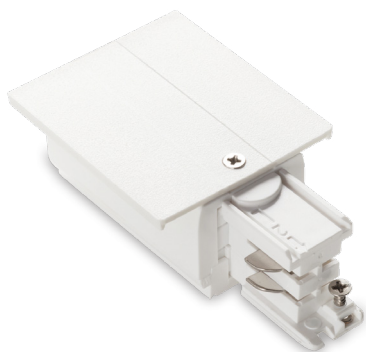

## TRACK

Extruded aluminum body for three-phase electrified tracks; powder coating in white or black, optimized for on-off SMILE tracklights and for on-off and dimmable DALI and 1-10 QUICK tracklights. Available in ceiling-mounted, suspension-mounted or flush-mounted in plasterboard ceilings; suitable for continuous linear system installation, standard modules of 2000 mm or 3000 mm. Modules can be sectioned to size and assembled following the chosen scheme. Ideal for installation in big rooms, where great flexibility is required, such as MUSEUM, COMMERCIAL and RETAIL spaces. 5 years warranty.

Code	188027
Item name	LINK TRIM PROFILE 2000 mm BK ON-OFF
Length	2000 mm
Weight	2,11 Kg
Volume	0,0048 m <sup>3</sup>

# ideal lux | Link Trim ON-OFF

**MOUNTING KIT  
NOT INCLUDED | REQUIRED**

Code	188195
Item name	LINK TRIM KIT RECESSED <1000
Finish	Aluminum

Code	188089
Item name	LINK TRIM MAIN CONNECTOR LEFT BK ON-OFF
Weight	0,060 Kg
Volume	0,0002 m <sup>3</sup>
Finish	Black

Code	188065
Item name	LINK TRIM MAIN CONNECTOR RIGHT BK ON-OFF
Weight	0,060 Kg
Volume	0,0002 m <sup>3</sup>
Finish	Black

Code	169644
Item name	LINK ELECTRIFIED CONNECTOR BK ON-OFF
Weight	0,030 Kg
Volume	0,0001 m <sup>3</sup>
Finish	Black