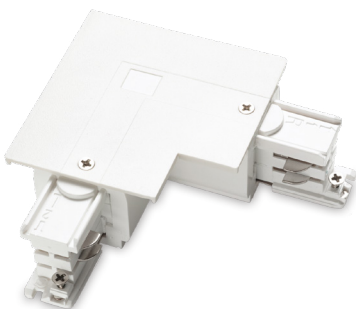

## TRACK

Extruded aluminum body for three-phase electrified tracks; powder coating in white or black, optimized for on-off SMILE tracklights and for on-off and dimmable DALI and 1-10 QUICK tracklights. Available in ceiling-mounted, suspension-mounted or flush-mounted in plasterboard ceilings; suitable for continuous linear system installation, standard modules of 2000 mm or 3000 mm. Modules can be sectioned to size and assembled following the chosen scheme. Ideal for installation in big rooms, where great flexibility is required, such as MUSEUM, COMMERCIAL and RETAIL spaces. 5 years warranty.

# ideal lux | Link Trim ON-OFF

**MOUNTING KIT  
NOT INCLUDED | REQUIRED**

Code	188195
Item name	LINK TRIM KIT RECESSED <1000
Finish	Aluminum

Code	188089
Item name	LINK TRIM MAIN CONNECTOR LEFT BK ON-OFF
Weight	0,060 Kg
Volume	0,0002 m <sup>3</sup>
Finish	Black

Code	188065
Item name	LINK TRIM MAIN CONNECTOR RIGHT BK ON-OFF
Weight	0,060 Kg
Volume	0,0002 m <sup>3</sup>
Finish	Black

Code	169644
Item name	LINK ELECTRIFIED CONNECTOR BK ON-OFF
Weight	0,030 Kg
Volume	0,0001 m <sup>3</sup>
Finish	Black

Code	227672
Item name	LINK TRIM MAIN CONNECTOR MIDDLE BK ON-OFF
Weight	0,130 Kg
Volume	0,0004 m <sup>3</sup>
Finish	Black

Code	188126
Item name	LINK TRIM L-CONNECTOR LEFT BK ON-OFF
Weight	0,120 Kg
Volume	0,0006 m <sup>3</sup>
Finish	Black