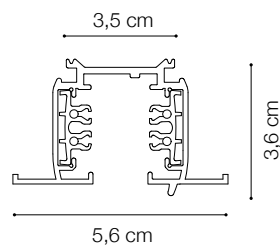

Code	188027
Item name	LINK TRIM PROFILE 2000 mm BK ON-OFF
Length	2000 mm
Weight	2,11 Kg
Volume	0,0048 m <sup>3</sup>

# ideal lux | Link Trim ON-OFF

**MOUNTING KIT  
NOT INCLUDED | REQUIRED**

Code	188195
Item name	LINK TRIM KIT RECESSED <1000
Finish	Aluminum

Code	188089
Item name	LINK TRIM MAIN CONNECTOR LEFT BK ON-OFF
Weight	0,060 Kg
Volume	0,0002 m <sup>3</sup>
Finish	Black

Code	188065
Item name	LINK TRIM MAIN CONNECTOR RIGHT BK ON-OFF
Weight	0,060 Kg
Volume	0,0002 m <sup>3</sup>
Finish	Black

Code	169644
Item name	LINK ELECTRIFIED CONNECTOR BK ON-OFF
Weight	0,030 Kg
Volume	0,0001 m <sup>3</sup>
Finish	Black

Code	188102
Item name	LINK TRIM L-CONNECTOR RIGHT BK ON-OFF
Weight	0,110 Kg
Volume	0,0005 m <sup>3</sup>
Finish	Black