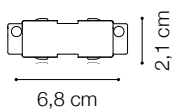

Code 169637
Item name LINK ELECTRIFIED CONNECTOR WH ON-OFF
Weight 0,030 Kg
Volume 0,0001 m³
Finish White