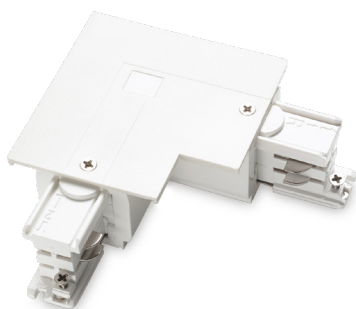

Code 188072  
 Item name LINK TRIM MAIN CONNECTOR LEFT WH ON-OFF  
 Weight 0,060 Kg  
 Volume 0,0002 m³  
 Finish White

Code 188058  
 Item name LINK TRIM MAIN CONNECTOR RIGHT WH ON-OFF  
 Weight 0,060 Kg  
 Volume 0,0002 m³  
 Finish White

Code 169637  
 Item name LINK ELECTRIFIED CONNECTOR WH ON-OFF  
 Weight 0,030 Kg  
 Volume 0,0001 m³  
 Finish White

# ideal lux | Link Trim ON-OFF

ACCESSORIES  
NOT INCLUDED | REQUIRED

|           |   |
|-----------|---|
| Code      | 227689                                    |
| Item name | LINK TRIM MAIN CONNECTOR MIDDLE WH ON-OFF |
| Weight    | 0,130 Kg                                  |
| Volume    | 0,0004 m <sup>3</sup>                     |
| Finish    | White                                     |