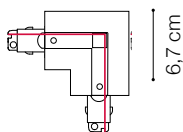

Code 188072  
 Item name LINK TRIM MAIN CONNECTOR LEFT WH ON-OFF  
 Weight 0,060 Kg  
 Volume 0,0002 m³  
 Finish White

Code 188058  
 Item name LINK TRIM MAIN CONNECTOR RIGHT WH ON-OFF  
 Weight 0,060 Kg  
 Volume 0,0002 m³  
 Finish White

# ideal lux | Link Trim ON-OFF

ACCESSORIES  
NOT INCLUDED | REQUIRED

|           |   |
|-----------|---|
| Code      | 227689                                    |
| Item name | LINK TRIM MAIN CONNECTOR MIDDLE WH ON-OFF |
| Weight    | 0,130 Kg                                  |
| Volume    | 0,0004 m <sup>3</sup>                     |
| Finish    | White                                     |

|           |                                      |
|-----------|--------------------------------------|
| Code      | 188119                               |
| Item name | LINK TRIM L-CONNECTOR LEFT WH ON-OFF |
| Weight    | 0,120 Kg                             |
| Volume    | 0,0006 m <sup>3</sup>                |
| Finish    | White                                |

|           |                                       |
|-----------|---------------------------------------|
| Code      | 188096                                |
| Item name | LINK TRIM L-CONNECTOR RIGHT WH ON-OFF |
| Weight    | 0,110 Kg                              |
| Volume    | 0,0005 m <sup>3</sup>                 |
| Finish    | White                                 |