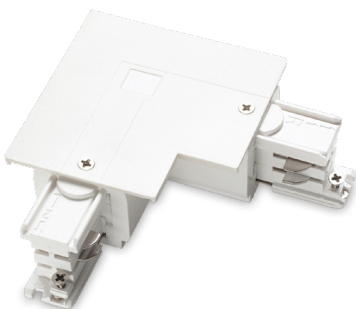

# ideal lux | Link Trim ON-OFF

ACCESSORIES  
NOT INCLUDED | REQUIRED

|           |   |
|-----------|---|
| Code      | 227689                                    |
| Item name | LINK TRIM MAIN CONNECTOR MIDDLE WH ON-OFF |
| Weight    | 0,130 Kg                                  |
| Volume    | 0,0004 m <sup>3</sup>                     |
| Finish    | White                                     |

|           |                                      |
|-----------|--------------------------------------|
| Code      | 188119                               |
| Item name | LINK TRIM L-CONNECTOR LEFT WH ON-OFF |
| Weight    | 0,120 Kg                             |
| Volume    | 0,0006 m <sup>3</sup>                |
| Finish    | White                                |