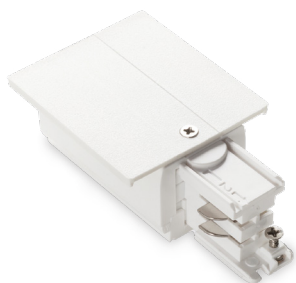

## TRACK

Extruded aluminum body for three-phase electrified tracks; powder coating in white or black, optimized for on-off SMILE tracklights and for on-off and dimmable DALI and 1-10 QUICK tracklights. Available in ceiling-mounted, suspension-mounted or flush-mounted in plasterboard ceilings; suitable for continuous linear system installation, standard modules of 2000 mm or 3000 mm. Modules can be sectioned to size and assembled following the chosen scheme. Ideal for installation in big rooms, where great flexibility is required, such as MUSEUM, COMMERCIAL and RETAIL spaces. 5 years warranty.

|           |                                     |
|-----------|-------------------------------------|
| Code      | 188010                              |
| Item name | LINK TRIM PROFILE 2000 mm WH ON-OFF |
| Length    | 2000 mm                             |
| Weight    | 2,11 Kg                             |
| Volume    | 0,0048 m <sup>3</sup>               |

# ideal lux | Link Trim ON-OFF

**MOUNTING KIT  
NOT INCLUDED | REQUIRED**

|           |                              |
|-----------|------------------------------|
| Code      | 188195                       |
| Item name | LINK TRIM KIT RECESSED <1000 |
| Finish    | Aluminum                     |

Code 188072  
 Item name LINK TRIM MAIN CONNECTOR LEFT WH ON-OFF  
 Weight 0,060 Kg  
 Volume 0,0002 m³  
 Finish White

Code 188058  
 Item name LINK TRIM MAIN CONNECTOR RIGHT WH ON-OFF  
 Weight 0,060 Kg  
 Volume 0,0002 m³  
 Finish White