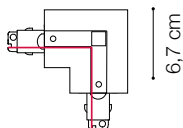

Code 188072  
 Item name LINK TRIM MAIN CONNECTOR LEFT WH ON-OFF  
 Weight 0,060 Kg  
 Volume 0,0002 m³  
 Finish White

Code 188058  
 Item name LINK TRIM MAIN CONNECTOR RIGHT WH ON-OFF  
 Weight 0,060 Kg  
 Volume 0,0002 m³  
 Finish White

# ideal lux | Link Trim ON-OFF

ACCESSORIES  
NOT INCLUDED | REQUIRED

|           |   |
|-----------|---|
| Code      | 227689                                    |
| Item name | LINK TRIM MAIN CONNECTOR MIDDLE WH ON-OFF |
| Weight    | 0,130 Kg                                  |
| Volume    | 0,0004 m <sup>3</sup>                     |
| Finish    | White                                     |

|           |                                      |
|-----------|--------------------------------------|
| Code      | 188119                               |
| Item name | LINK TRIM L-CONNECTOR LEFT WH ON-OFF |
| Weight    | 0,120 Kg                             |
| Volume    | 0,0006 m <sup>3</sup>                |
| Finish    | White                                |

|           |                                       |
|-----------|---------------------------------------|
| Code      | 188096                                |
| Item name | LINK TRIM L-CONNECTOR RIGHT WH ON-OFF |
| Weight    | 0,110 Kg                              |
| Volume    | 0,0005 m <sup>3</sup>                 |
| Finish    | White                                 |