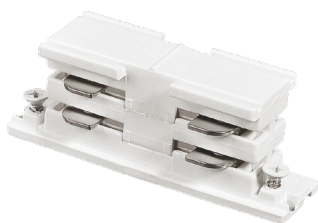

|           |                                     |
|-----------|-------------------------------------|
| Code      | 188010                              |
| Item name | LINK TRIM PROFILE 2000 mm WH ON-OFF |
| Length    | 2000 mm                             |
| Weight    | 2,11 Kg                             |
| Volume    | 0,0048 m <sup>3</sup>               |

# ideal lux | Link Trim ON-OFF

**MOUNTING KIT  
NOT INCLUDED | REQUIRED**

|           |                              |
|-----------|------------------------------|
| Code      | 188195                       |
| Item name | LINK TRIM KIT RECESSED <1000 |
| Finish    | Aluminum                     |

Code 188072  
 Item name LINK TRIM MAIN CONNECTOR LEFT WH ON-OFF  
 Weight 0,060 Kg  
 Volume 0,0002 m³  
 Finish White

Code 188058  
 Item name LINK TRIM MAIN CONNECTOR RIGHT WH ON-OFF  
 Weight 0,060 Kg  
 Volume 0,0002 m³  
 Finish White

# ideal lux | Link Trim ON-OFF

ACCESSORIES  
NOT INCLUDED | REQUIRED

|           |   |
|-----------|---|
| Code      | 227689                                    |
| Item name | LINK TRIM MAIN CONNECTOR MIDDLE WH ON-OFF |
| Weight    | 0,130 Kg                                  |
| Volume    | 0,0004 m <sup>3</sup>                     |
| Finish    | White                                     |