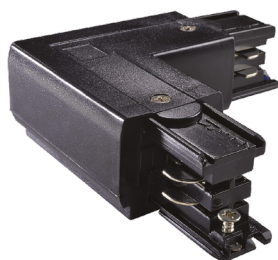

Code	243238
Item name	LINK TRIMLESS KIT PENDANT NO ROSONE 5 MT BK
Ceiling cup	No
N° Cables	1
Cables length	5000 mm
Finish	Black

ideal lux | Link Trimless ON-OFF

**MOUNTING KIT
NOT INCLUDED | REQUIRED**

Code	169989
Item name	LINK TRIMLESS KIT SURFACE BK
Finish	Black

ideal lux | Link Trimless ON-OFF

ACCESSORIES
NOT INCLUDED | REQUIRED

Code	169576
Item name	LINK TRIMLESS MAIN CONNECTOR LEFT BK ON-OFF
Weight	0,060 Kg
Volume	0,0002 m ³
Finish	Black

Code	169606
Item name	LINK TRIMLESS MAIN CONNECTOR RIGHT BK ON-OFF
Weight	0,060 Kg
Volume	0,0002 m ³
Finish	Black

Code	169644
Item name	LINK ELECTRIFIED CONNECTOR BK ON-OFF
Weight	0,030 Kg
Volume	0,0001 m ³
Finish	Black

ideal lux | Link Trimless ON-OFF

ACCESSORIES
NOT INCLUDED | REQUIRED

Code	227597
Item name	LINK TRIMLESS MAIN CONNECTOR MIDDLE BK ON-OFF
Weight	0,120 Kg
Volume	0,0004 m ³
Finish	Black

Code	169712
Item name	LINK TRIMLESS L-CONNECTOR LEFT BK ON-OFF
Weight	0,110 Kg
Volume	0,0005 m ³
Finish	Black

Code	169729
Item name	LINK TRIMLESS L-CONNECTOR RIGHT BK ON-OFF
Weight	0,110 Kg
Volume	0,0005 m ³
Finish	Black