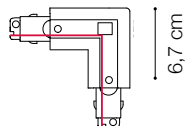

ideal lux | Link Trimless ON-OFF

ACCESSORIES
NOT INCLUDED | REQUIRED

Code	169576
Item name	LINK TRIMLESS MAIN CONNECTOR LEFT BK ON-OFF
Weight	0,060 Kg
Volume	0,0002 m ³
Finish	Black

Code	169606
Item name	LINK TRIMLESS MAIN CONNECTOR RIGHT BK ON-OFF
Weight	0,060 Kg
Volume	0,0002 m ³
Finish	Black

Code	169644
Item name	LINK ELECTRIFIED CONNECTOR BK ON-OFF
Weight	0,030 Kg
Volume	0,0001 m ³
Finish	Black

ideal lux | Link Trimless ON-OFF

ACCESSORIES
NOT INCLUDED | REQUIRED

Code	227597
Item name	LINK TRIMLESS MAIN CONNECTOR MIDDLE BK ON-OFF
Weight	0,120 Kg
Volume	0,0004 m ³
Finish	Black

Code	169712
Item name	LINK TRIMLESS L-CONNECTOR LEFT BK ON-OFF
Weight	0,110 Kg
Volume	0,0005 m ³
Finish	Black

Code	169729
Item name	LINK TRIMLESS L-CONNECTOR RIGHT BK ON-OFF
Weight	0,110 Kg
Volume	0,0005 m ³
Finish	Black

ideal lux | Link Trimless ON-OFF

ACCESSORIES
NOT INCLUDED | REQUIRED

Code	169620
Item name	LINK END CAP BK
Weight	0,010 Kg
Volume	0,0001 m³
Finish	Black

Code	194301
Item name	LINK TRACK CONNECTOR BK ON-OFF
Weight	0,080 Kg
Volume	0,0002 m³
Finish	Black