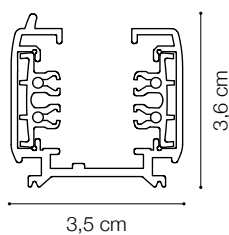

ideal lux | Link Trimless ON-OFF

TRACK

Extruded aluminum body for three-phase electrified tracks; powder coating in white or black, optimized for on-off SMILE tracklights and for on-off and dimmable DALI and 1-10 QUICK tracklights. Available in ceiling-mounted, suspension-mounted or flush-mounted in plasterboard ceilings; suitable for continuous linear system installation, standard modules of 2000 mm or 3000 mm. Modules can be sectioned to size and assembled following the chosen scheme. Ideal for installation in big rooms, where great flexibility is required, such as MUSEUM, COMMERCIAL and RETAIL spaces. 5 years warranty.

Code	188003
Item name	LINK TRIMLESS PROFILE 3000 mm BK ON-OFF
Length	3000 mm
Weight	2,87 Kg
Volume	0,0048 m ³

ideal lux | Link Trimless ON-OFF

**MOUNTING KIT
NOT INCLUDED | REQUIRED**

Code	169958
Item name	LINK TRIMLESS KIT PENDANT 1.5 MT
Ceiling cup	Yes
N° Cables	1
Cables length	1570 mm
Finish	White

Code	216829
Item name	LINK TRIMLESS KIT PENDANT 5.0 MT
Ceiling cup	Yes
N° Cables	1
Cables length	5000 mm
Finish	White

Code	243283
Item name	LINK TRIMLESS KIT PENDANT NO ROSONE 3 MT BK
Ceiling cup	No
N° Cables	1
Cables length	3000 mm
Finish	Black

ideal lux | Link Trimless ON-OFF

ACCESSORIES
NOT INCLUDED | REQUIRED

Code	169576
Item name	LINK TRIMLESS MAIN CONNECTOR LEFT BK ON-OFF
Weight	0,060 Kg
Volume	0,0002 m ³
Finish	Black

Code	169606
Item name	LINK TRIMLESS MAIN CONNECTOR RIGHT BK ON-OFF
Weight	0,060 Kg
Volume	0,0002 m ³
Finish	Black