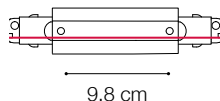

ideal lux | Link Trimless ON-OFF

ACCESSORIES
NOT INCLUDED | REQUIRED

Code	169576
Item name	LINK TRIMLESS MAIN CONNECTOR LEFT BK ON-OFF
Weight	0,060 Kg
Volume	0,0002 m ³
Finish	Black

Code	169606
Item name	LINK TRIMLESS MAIN CONNECTOR RIGHT BK ON-OFF
Weight	0,060 Kg
Volume	0,0002 m ³
Finish	Black

Code	169644
Item name	LINK ELECTRIFIED CONNECTOR BK ON-OFF
Weight	0,030 Kg
Volume	0,0001 m ³
Finish	Black

ideal lux | Link Trimless ON-OFF

ACCESSORIES
NOT INCLUDED | REQUIRED

Code	227597
Item name	LINK TRIMLESS MAIN CONNECTOR MIDDLE BK ON-OFF
Weight	0,120 Kg
Volume	0,0004 m ³
Finish	Black

Code	169712
Item name	LINK TRIMLESS L-CONNECTOR LEFT BK ON-OFF
Weight	0,110 Kg
Volume	0,0005 m ³
Finish	Black

Code	169729
Item name	LINK TRIMLESS L-CONNECTOR RIGHT BK ON-OFF
Weight	0,110 Kg
Volume	0,0005 m ³
Finish	Black