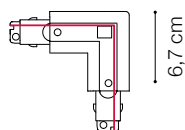

ideal lux | Link Trimless ON-OFF

ACCESSORIES
NOT INCLUDED | REQUIRED

Code	169576
Item name	LINK TRIMLESS MAIN CONNECTOR LEFT BK ON-OFF
Weight	0,060 Kg
Volume	0,0002 m ³
Finish	Black

Code	169606
Item name	LINK TRIMLESS MAIN CONNECTOR RIGHT BK ON-OFF
Weight	0,060 Kg
Volume	0,0002 m ³
Finish	Black

Code	169644
Item name	LINK ELECTRIFIED CONNECTOR BK ON-OFF
Weight	0,030 Kg
Volume	0,0001 m ³
Finish	Black

ideal lux | Link Trimless ON-OFF

ACCESSORIES
NOT INCLUDED | REQUIRED

Code	227597
Item name	LINK TRIMLESS MAIN CONNECTOR MIDDLE BK ON-OFF
Weight	0,120 Kg
Volume	0,0004 m ³
Finish	Black

Code	169712
Item name	LINK TRIMLESS L-CONNECTOR LEFT BK ON-OFF
Weight	0,110 Kg
Volume	0,0005 m ³
Finish	Black

Code	169729
Item name	LINK TRIMLESS L-CONNECTOR RIGHT BK ON-OFF
Weight	0,110 Kg
Volume	0,0005 m ³
Finish	Black

ideal lux | Link Trimless ON-OFF

ACCESSORIES
NOT INCLUDED | REQUIRED

Code	169620
Item name	LINK END CAP BK
Weight	0,010 Kg
Volume	0,0001 m³
Finish	Black

Code	194301
Item name	LINK TRACK CONNECTOR BK ON-OFF
Weight	0,080 Kg
Volume	0,0002 m³
Finish	Black