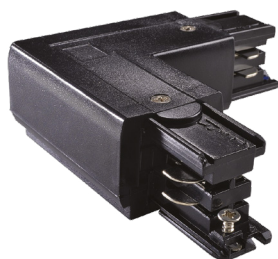

Code	243238
Item name	LINK TRIMLESS KIT PENDANT NO ROSONE 5 MT BK
Ceiling cup	No
N° Cables	1
Cables length	5000 mm
Finish	Black

ideal lux | Link Trimless ON-OFF

**MOUNTING KIT
NOT INCLUDED | REQUIRED**

Code	169989
Item name	LINK TRIMLESS KIT SURFACE BK
Finish	Black

ideal lux | Link Trimless ON-OFF

ACCESSORIES
NOT INCLUDED | REQUIRED

Code	169576
Item name	LINK TRIMLESS MAIN CONNECTOR LEFT BK ON-OFF
Weight	0,060 Kg
Volume	0,0002 m ³
Finish	Black

Code	169606
Item name	LINK TRIMLESS MAIN CONNECTOR RIGHT BK ON-OFF
Weight	0,060 Kg
Volume	0,0002 m ³
Finish	Black

Code	169644
Item name	LINK ELECTRIFIED CONNECTOR BK ON-OFF
Weight	0,030 Kg
Volume	0,0001 m ³
Finish	Black

ideal lux | Link Trimless ON-OFF

ACCESSORIES
NOT INCLUDED | REQUIRED

Code	227597
Item name	LINK TRIMLESS MAIN CONNECTOR MIDDLE BK ON-OFF
Weight	0,120 Kg
Volume	0,0004 m ³
Finish	Black

Code	169712
Item name	LINK TRIMLESS L-CONNECTOR LEFT BK ON-OFF
Weight	0,110 Kg
Volume	0,0005 m ³
Finish	Black

Code	169729
Item name	LINK TRIMLESS L-CONNECTOR RIGHT BK ON-OFF
Weight	0,110 Kg
Volume	0,0005 m ³
Finish	Black