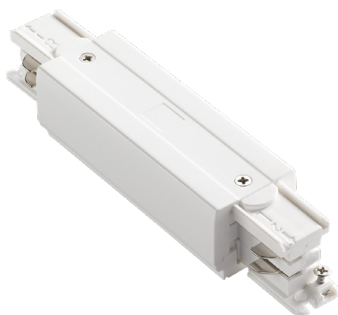

ideal lux | Link Trimless ON-OFF

TRACK

Extruded aluminum body for three-phase electrified tracks; powder coating in white or black, optimized for on-off SMILE tracklights and for on-off and dimmable DALI and 1-10 QUICK tracklights. Available in ceiling-mounted, suspension-mounted or flush-mounted in plasterboard ceilings; suitable for continuous linear system installation, standard modules of 2000 mm or 3000 mm. Modules can be sectioned to size and assembled following the chosen scheme. Ideal for installation in big rooms, where great flexibility is required, such as MUSEUM, COMMERCIAL and RETAIL spaces. 5 years warranty.

Code	243238
Item name	LINK TRIMLESS KIT PENDANT NO ROSONE 5 MT BK
Ceiling cup	No
N° Cables	1
Cables length	5000 mm
Finish	Black

ideal lux | Link Trimless ON-OFF

**MOUNTING KIT
NOT INCLUDED | REQUIRED**

Code	169989
Item name	LINK TRIMLESS KIT SURFACE BK
Finish	Black

ideal lux | Link Trimless ON-OFF

ACCESSORIES
NOT INCLUDED | REQUIRED

Code	169576
Item name	LINK TRIMLESS MAIN CONNECTOR LEFT BK ON-OFF
Weight	0,060 Kg
Volume	0,0002 m ³
Finish	Black

Code	169606
Item name	LINK TRIMLESS MAIN CONNECTOR RIGHT BK ON-OFF
Weight	0,060 Kg
Volume	0,0002 m ³
Finish	Black

Code	169644
Item name	LINK ELECTRIFIED CONNECTOR BK ON-OFF
Weight	0,030 Kg
Volume	0,0001 m ³
Finish	Black

ideal lux | Link Trimless ON-OFF

ACCESSORIES
NOT INCLUDED | REQUIRED

Code	227597
Item name	LINK TRIMLESS MAIN CONNECTOR MIDDLE BK ON-OFF
Weight	0,120 Kg
Volume	0,0004 m ³
Finish	Black