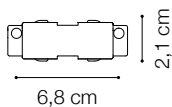

Code	188003
Item name	LINK TRIMLESS PROFILE 3000 mm BK ON-OFF
Length	3000 mm
Weight	2,87 Kg
Volume	0,0048 m ³

ideal lux | Link Trimless ON-OFF

**MOUNTING KIT
NOT INCLUDED | REQUIRED**

Code	169958
Item name	LINK TRIMLESS KIT PENDANT 1.5 MT
Ceiling cup	Yes
N° Cables	1
Cables length	1570 mm
Finish	White

ideal lux | Link Trimless ON-OFF

ACCESSORIES
NOT INCLUDED | REQUIRED

Code	169576
Item name	LINK TRIMLESS MAIN CONNECTOR LEFT BK ON-OFF
Weight	0,060 Kg
Volume	0,0002 m ³
Finish	Black

Code	169606
Item name	LINK TRIMLESS MAIN CONNECTOR RIGHT BK ON-OFF
Weight	0,060 Kg
Volume	0,0002 m ³
Finish	Black

Code	169644
Item name	LINK ELECTRIFIED CONNECTOR BK ON-OFF
Weight	0,030 Kg
Volume	0,0001 m ³
Finish	Black

ideal lux | Link Trimless ON-OFF

ACCESSORIES
NOT INCLUDED | REQUIRED

Code	227597
Item name	LINK TRIMLESS MAIN CONNECTOR MIDDLE BK ON-OFF
Weight	0,120 Kg
Volume	0,0004 m ³
Finish	Black

Code	169712
Item name	LINK TRIMLESS L-CONNECTOR LEFT BK ON-OFF
Weight	0,110 Kg
Volume	0,0005 m ³
Finish	Black

Code	169729
Item name	LINK TRIMLESS L-CONNECTOR RIGHT BK ON-OFF
Weight	0,110 Kg
Volume	0,0005 m ³
Finish	Black