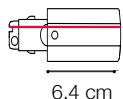

ideal lux | Link Trimless ON-OFF

ACCESSORIES
NOT INCLUDED | REQUIRED

Code	169576
Item name	LINK TRIMLESS MAIN CONNECTOR LEFT BK ON-OFF
Weight	0,060 Kg
Volume	0,0002 m ³
Finish	Black

Code	169606
Item name	LINK TRIMLESS MAIN CONNECTOR RIGHT BK ON-OFF
Weight	0,060 Kg
Volume	0,0002 m ³
Finish	Black

Code	169644
Item name	LINK ELECTRIFIED CONNECTOR BK ON-OFF
Weight	0,030 Kg
Volume	0,0001 m ³
Finish	Black

ideal lux | Link Trimless ON-OFF

ACCESSORIES
NOT INCLUDED | REQUIRED

Code	227597
Item name	LINK TRIMLESS MAIN CONNECTOR MIDDLE BK ON-OFF
Weight	0,120 Kg
Volume	0,0004 m ³
Finish	Black