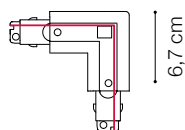

ideal lux | Link Trimless ON-OFF

ACCESSORIES
NOT INCLUDED | REQUIRED

Code	169583
Item name	LINK TRIMLESS MAIN CONNECTOR LEFT WH ON-OFF
Weight	0,060 Kg
Volume	0,0002 m ³
Finish	White

Code	169590
Item name	LINK TRIMLESS MAIN CONNECTOR RIGHT WH ON-OFF
Weight	0,060 Kg
Volume	0,0002 m ³
Finish	White

Code	169637
Item name	LINK ELECTRIFIED CONNECTOR WH ON-OFF
Weight	0,030 Kg
Volume	0,0001 m ³
Finish	White

ideal lux | Link Trimless ON-OFF

ACCESSORIES
NOT INCLUDED | REQUIRED

Code	227580
Item name	LINK TRIMLESS MAIN CONNECTOR MIDDLE WH ON-OFF
Weight	0,120 Kg
Volume	0,0004 m ³
Finish	White

Code	169705
Item name	LINK TRIMLESS L-CONNECTOR LEFT WH ON-OFF
Weight	0,110 Kg
Volume	0,0005 m ³
Finish	White

Code	169736
Item name	LINK TRIMLESS L-CONNECTOR RIGHT WH ON-OFF
Weight	0,110 Kg
Volume	0,0005 m ³
Finish	White

ideal lux | Link Trimless ON-OFF

ACCESSORIES
NOT INCLUDED | REQUIRED

Code	169613
Item name	LINK END CAP WH
Weight	0,010 Kg
Volume	0,0001 m³
Finish	White

Code	194257
Item name	LINK TRACK CONNECTOR WH ON-OFF
Weight	0,080 Kg
Volume	0,0002 m³
Finish	White