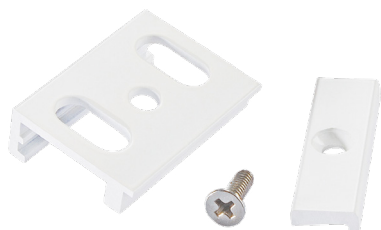

ideal lux | Link Trimless ON-OFF

TRACK

Extruded aluminum body for three-phase electrified tracks; powder coating in white or black, optimized for on-off SMILE tracklights and for on-off and dimmable DALI and 1-10 QUICK tracklights. Available in ceiling-mounted, suspension-mounted or flush-mounted in plasterboard ceilings; suitable for continuous linear system installation, standard modules of 2000 mm or 3000 mm. Modules can be sectioned to size and assembled following the chosen scheme. Ideal for installation in big rooms, where great flexibility is required, such as MUSEUM, COMMERCIAL and RETAIL spaces. 5 years warranty.

Code	187990
Item name	LINK TRIMLESS PROFILE 3000 mm WH ON-OFF
Length	3000 mm
Weight	2,87 Kg
Volume	0,0048 m ³

ideal lux | Link Trimless ON-OFF

**MOUNTING KIT
NOT INCLUDED | REQUIRED**

Code	169958
Item name	LINK TRIMLESS KIT PENDANT 1.5 MT
Ceiling cup	Yes
N° Cables	1
Cables length	1570 mm
Finish	White

Code	216829
Item name	LINK TRIMLESS KIT PENDANT 5.0 MT
Ceiling cup	Yes
N° Cables	1
Cables length	5000 mm
Finish	White

Code	242705
Item name	LINK TRIMLESS KIT PENDANT NO ROSONE 3 MT WH
Ceiling cup	No
N° Cables	1
Cables length	3000 mm
Finish	White

ideal lux | Link Trimless ON-OFF

ACCESSORIES
NOT INCLUDED | REQUIRED

Code	169583
Item name	LINK TRIMLESS MAIN CONNECTOR LEFT WH ON-OFF
Weight	0,060 Kg
Volume	0,0002 m ³
Finish	White

Code	169590
Item name	LINK TRIMLESS MAIN CONNECTOR RIGHT WH ON-OFF
Weight	0,060 Kg
Volume	0,0002 m ³
Finish	White