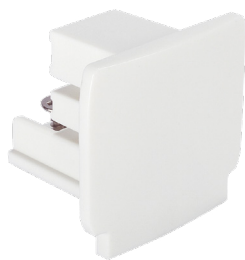

ideal lux | Link Trimless ON-OFF

ACCESSORIES
NOT INCLUDED | REQUIRED

Code	169583
Item name	LINK TRIMLESS MAIN CONNECTOR LEFT WH ON-OFF
Weight	0,060 Kg
Volume	0,0002 m ³
Finish	White

Code	169590
Item name	LINK TRIMLESS MAIN CONNECTOR RIGHT WH ON-OFF
Weight	0,060 Kg
Volume	0,0002 m ³
Finish	White

Code	169637
Item name	LINK ELECTRIFIED CONNECTOR WH ON-OFF
Weight	0,030 Kg
Volume	0,0001 m ³
Finish	White

ideal lux | Link Trimless ON-OFF

ACCESSORIES
NOT INCLUDED | REQUIRED

Code	227580
Item name	LINK TRIMLESS MAIN CONNECTOR MIDDLE WH ON-OFF
Weight	0,120 Kg
Volume	0,0004 m ³
Finish	White

Code	169705
Item name	LINK TRIMLESS L-CONNECTOR LEFT WH ON-OFF
Weight	0,110 Kg
Volume	0,0005 m ³
Finish	White

Code	169736
Item name	LINK TRIMLESS L-CONNECTOR RIGHT WH ON-OFF
Weight	0,110 Kg
Volume	0,0005 m ³
Finish	White

ideal lux | Link Trimless ON-OFF

ACCESSORIES
NOT INCLUDED | REQUIRED

Code	169613
Item name	LINK END CAP WH
Weight	0,010 Kg
Volume	0,0001 m³
Finish	White

Code	194257
Item name	LINK TRACK CONNECTOR WH ON-OFF
Weight	0,080 Kg
Volume	0,0002 m³
Finish	White