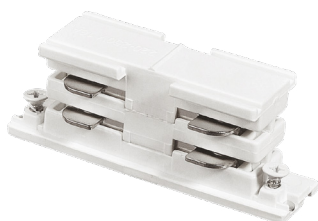

Code	216829
Item name	LINK TRIMLESS KIT PENDANT 5.0 MT
Ceiling cup	Yes
N° Cables	1
Cables length	5000 mm
Finish	White

Code	242705
Item name	LINK TRIMLESS KIT PENDANT NO ROSONE 3 MT WH
Ceiling cup	No
N° Cables	1
Cables length	3000 mm
Finish	White

Code	243245
Item name	LINK TRIMLESS KIT PENDANT NO ROSONE 5 MT WH
Ceiling cup	No
N° Cables	1
Cables length	5000 mm
Finish	White

ideal lux | Link Trimless ON-OFF

**MOUNTING KIT
NOT INCLUDED | REQUIRED**

Code	169972
Item name	LINK TRIMLESS KIT SURFACE WH
Finish	White

ideal lux | Link Trimless ON-OFF

ACCESSORIES
NOT INCLUDED | REQUIRED

Code	169583
Item name	LINK TRIMLESS MAIN CONNECTOR LEFT WH ON-OFF
Weight	0,060 Kg
Volume	0,0002 m ³
Finish	White

Code	169590
Item name	LINK TRIMLESS MAIN CONNECTOR RIGHT WH ON-OFF
Weight	0,060 Kg
Volume	0,0002 m ³
Finish	White

Code	169637
Item name	LINK ELECTRIFIED CONNECTOR WH ON-OFF
Weight	0,030 Kg
Volume	0,0001 m ³
Finish	White

ideal lux | Link Trimless ON-OFF

ACCESSORIES
NOT INCLUDED | REQUIRED

Code	227580
Item name	LINK TRIMLESS MAIN CONNECTOR MIDDLE WH ON-OFF
Weight	0,120 Kg
Volume	0,0004 m ³
Finish	White