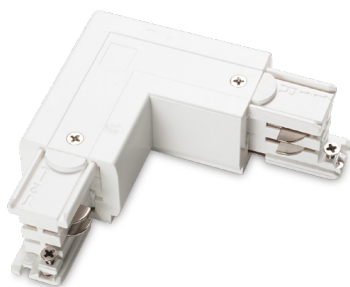

ideal lux | Link Trimless ON-OFF

ACCESSORIES
NOT INCLUDED | REQUIRED

Code	169583
Item name	LINK TRIMLESS MAIN CONNECTOR LEFT WH ON-OFF
Weight	0,060 Kg
Volume	0,0002 m ³
Finish	White

Code	169590
Item name	LINK TRIMLESS MAIN CONNECTOR RIGHT WH ON-OFF
Weight	0,060 Kg
Volume	0,0002 m ³
Finish	White

Code	169637
Item name	LINK ELECTRIFIED CONNECTOR WH ON-OFF
Weight	0,030 Kg
Volume	0,0001 m ³
Finish	White

ideal lux | Link Trimless ON-OFF

ACCESSORIES
NOT INCLUDED | REQUIRED

Code	227580
Item name	LINK TRIMLESS MAIN CONNECTOR MIDDLE WH ON-OFF
Weight	0,120 Kg
Volume	0,0004 m ³
Finish	White

Code	169705
Item name	LINK TRIMLESS L-CONNECTOR LEFT WH ON-OFF
Weight	0,110 Kg
Volume	0,0005 m ³
Finish	White

Code	169736
Item name	LINK TRIMLESS L-CONNECTOR RIGHT WH ON-OFF
Weight	0,110 Kg
Volume	0,0005 m ³
Finish	White

ideal lux | Link Trimless ON-OFF

ACCESSORIES
NOT INCLUDED | REQUIRED

Code	169613
Item name	LINK END CAP WH
Weight	0,010 Kg
Volume	0,0001 m³
Finish	White

Code	194257
Item name	LINK TRACK CONNECTOR WH ON-OFF
Weight	0,080 Kg
Volume	0,0002 m³
Finish	White