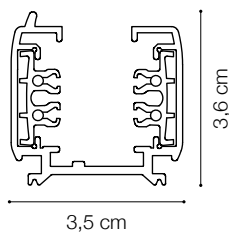

Code	187990
Item name	LINK TRIMLESS PROFILE 3000 mm WH ON-OFF
Length	3000 mm
Weight	2,87 Kg
Volume	0,0048 m ³

ideal lux | Link Trimless ON-OFF

**MOUNTING KIT
NOT INCLUDED | REQUIRED**

Code	169958
Item name	LINK TRIMLESS KIT PENDANT 1.5 MT
Ceiling cup	Yes
N° Cables	1
Cables length	1570 mm
Finish	White

Code	216829
Item name	LINK TRIMLESS KIT PENDANT 5.0 MT
Ceiling cup	Yes
N° Cables	1
Cables length	5000 mm
Finish	White

Code	242705
Item name	LINK TRIMLESS KIT PENDANT NO ROSONE 3 MT WH
Ceiling cup	No
N° Cables	1
Cables length	3000 mm
Finish	White

ideal lux | Link Trimless ON-OFF

ACCESSORIES
NOT INCLUDED | REQUIRED

Code	169583
Item name	LINK TRIMLESS MAIN CONNECTOR LEFT WH ON-OFF
Weight	0,060 Kg
Volume	0,0002 m ³
Finish	White

Code	169590
Item name	LINK TRIMLESS MAIN CONNECTOR RIGHT WH ON-OFF
Weight	0,060 Kg
Volume	0,0002 m ³
Finish	White

Code	169705
Item name	LINK TRIMLESS L-CONNECTOR LEFT WH ON-OFF
Weight	0,110 Kg
Volume	0,0005 m ³
Finish	White

Code	169736
Item name	LINK TRIMLESS L-CONNECTOR RIGHT WH ON-OFF
Weight	0,110 Kg
Volume	0,0005 m ³
Finish	White