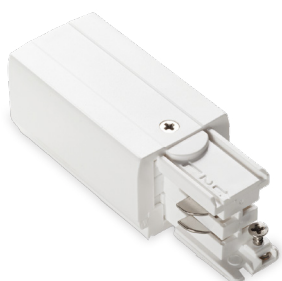

Code	216829
Item name	LINK TRIMLESS KIT PENDANT 5.0 MT
Ceiling cup	Yes
N° Cables	1
Cables length	5000 mm
Finish	White

Code	242705
Item name	LINK TRIMLESS KIT PENDANT NO ROSONE 3 MT WH
Ceiling cup	No
N° Cables	1
Cables length	3000 mm
Finish	White

Code	243245
Item name	LINK TRIMLESS KIT PENDANT NO ROSONE 5 MT WH
Ceiling cup	No
N° Cables	1
Cables length	5000 mm
Finish	White

ideal lux | Link Trimless ON-OFF

**MOUNTING KIT
NOT INCLUDED | REQUIRED**

Code	169972
Item name	LINK TRIMLESS KIT SURFACE WH
Finish	White

ideal lux | Link Trimless ON-OFF

ACCESSORIES
NOT INCLUDED | REQUIRED

Code	169583
Item name	LINK TRIMLESS MAIN CONNECTOR LEFT WH ON-OFF
Weight	0,060 Kg
Volume	0,0002 m ³
Finish	White

Code	169590
Item name	LINK TRIMLESS MAIN CONNECTOR RIGHT WH ON-OFF
Weight	0,060 Kg
Volume	0,0002 m ³
Finish	White

Code	169637
Item name	LINK ELECTRIFIED CONNECTOR WH ON-OFF
Weight	0,030 Kg
Volume	0,0001 m ³
Finish	White

ideal lux | Link Trimless ON-OFF

ACCESSORIES
NOT INCLUDED | REQUIRED

Code	227580
Item name	LINK TRIMLESS MAIN CONNECTOR MIDDLE WH ON-OFF
Weight	0,120 Kg
Volume	0,0004 m ³
Finish	White