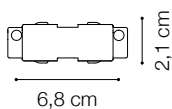

Code	187990
Item name	LINK TRIMLESS PROFILE 3000 mm WH ON-OFF
Length	3000 mm
Weight	2,87 Kg
Volume	0,0048 m ³

ideal lux | Link Trimless ON-OFF

**MOUNTING KIT
NOT INCLUDED | REQUIRED**

Code	169958
Item name	LINK TRIMLESS KIT PENDANT 1.5 MT
Ceiling cup	Yes
N° Cables	1
Cables length	1570 mm
Finish	White

ideal lux | Link Trimless ON-OFF

ACCESSORIES
NOT INCLUDED | REQUIRED

Code	169583
Item name	LINK TRIMLESS MAIN CONNECTOR LEFT WH ON-OFF
Weight	0,060 Kg
Volume	0,0002 m ³
Finish	White

Code	169590
Item name	LINK TRIMLESS MAIN CONNECTOR RIGHT WH ON-OFF
Weight	0,060 Kg
Volume	0,0002 m ³
Finish	White

Code	169637
Item name	LINK ELECTRIFIED CONNECTOR WH ON-OFF
Weight	0,030 Kg
Volume	0,0001 m ³
Finish	White

ideal lux | Link Trimless ON-OFF

ACCESSORIES
NOT INCLUDED | REQUIRED

Code	227580
Item name	LINK TRIMLESS MAIN CONNECTOR MIDDLE WH ON-OFF
Weight	0,120 Kg
Volume	0,0004 m ³
Finish	White

Code	169705
Item name	LINK TRIMLESS L-CONNECTOR LEFT WH ON-OFF
Weight	0,110 Kg
Volume	0,0005 m ³
Finish	White

Code	169736
Item name	LINK TRIMLESS L-CONNECTOR RIGHT WH ON-OFF
Weight	0,110 Kg
Volume	0,0005 m ³
Finish	White