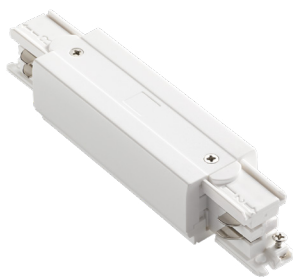

Code	216829
Item name	LINK TRIMLESS KIT PENDANT 5.0 MT
Ceiling cup	Yes
N° Cables	1
Cables length	5000 mm
Finish	White

Code	242705
Item name	LINK TRIMLESS KIT PENDANT NO ROSONE 3 MT WH
Ceiling cup	No
N° Cables	1
Cables length	3000 mm
Finish	White

Code	243245
Item name	LINK TRIMLESS KIT PENDANT NO ROSONE 5 MT WH
Ceiling cup	No
N° Cables	1
Cables length	5000 mm
Finish	White

ideal lux | Link Trimless ON-OFF

**MOUNTING KIT
NOT INCLUDED | REQUIRED**

Code	169972
Item name	LINK TRIMLESS KIT SURFACE WH
Finish	White

ideal lux | Link Trimless ON-OFF

ACCESSORIES
NOT INCLUDED | REQUIRED

Code	169583
Item name	LINK TRIMLESS MAIN CONNECTOR LEFT WH ON-OFF
Weight	0,060 Kg
Volume	0,0002 m ³
Finish	White

Code	169590
Item name	LINK TRIMLESS MAIN CONNECTOR RIGHT WH ON-OFF
Weight	0,060 Kg
Volume	0,0002 m ³
Finish	White

Code	169637
Item name	LINK ELECTRIFIED CONNECTOR WH ON-OFF
Weight	0,030 Kg
Volume	0,0001 m ³
Finish	White

ideal lux | Link Trimless ON-OFF

ACCESSORIES
NOT INCLUDED | REQUIRED

Code	227580
Item name	LINK TRIMLESS MAIN CONNECTOR MIDDLE WH ON-OFF
Weight	0,120 Kg
Volume	0,0004 m ³
Finish	White