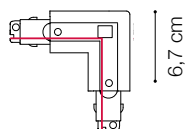

ideal lux | Link Trimless ON-OFF

ACCESSORIES
NOT INCLUDED | REQUIRED

Code	169583
Item name	LINK TRIMLESS MAIN CONNECTOR LEFT WH ON-OFF
Weight	0,060 Kg
Volume	0,0002 m ³
Finish	White

Code	169590
Item name	LINK TRIMLESS MAIN CONNECTOR RIGHT WH ON-OFF
Weight	0,060 Kg
Volume	0,0002 m ³
Finish	White

Code	169637
Item name	LINK ELECTRIFIED CONNECTOR WH ON-OFF
Weight	0,030 Kg
Volume	0,0001 m ³
Finish	White

ideal lux | Link Trimless ON-OFF

ACCESSORIES
NOT INCLUDED | REQUIRED

Code	227580
Item name	LINK TRIMLESS MAIN CONNECTOR MIDDLE WH ON-OFF
Weight	0,120 Kg
Volume	0,0004 m ³
Finish	White

Code	169705
Item name	LINK TRIMLESS L-CONNECTOR LEFT WH ON-OFF
Weight	0,110 Kg
Volume	0,0005 m ³
Finish	White

Code	169736
Item name	LINK TRIMLESS L-CONNECTOR RIGHT WH ON-OFF
Weight	0,110 Kg
Volume	0,0005 m ³
Finish	White

ideal lux | Link Trimless ON-OFF

ACCESSORIES
NOT INCLUDED | REQUIRED

Code	169613
Item name	LINK END CAP WH
Weight	0,010 Kg
Volume	0,0001 m³
Finish	White

Code	194257
Item name	LINK TRACK CONNECTOR WH ON-OFF
Weight	0,080 Kg
Volume	0,0002 m³
Finish	White