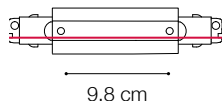

ideal lux | Link Trimless ON-OFF

ACCESSORIES
NOT INCLUDED | REQUIRED

Code	169583
Item name	LINK TRIMLESS MAIN CONNECTOR LEFT WH ON-OFF
Weight	0,060 Kg
Volume	0,0002 m ³
Finish	White

Code	169590
Item name	LINK TRIMLESS MAIN CONNECTOR RIGHT WH ON-OFF
Weight	0,060 Kg
Volume	0,0002 m ³
Finish	White

Code	169637
Item name	LINK ELECTRIFIED CONNECTOR WH ON-OFF
Weight	0,030 Kg
Volume	0,0001 m ³
Finish	White

ideal lux | Link Trimless ON-OFF

ACCESSORIES
NOT INCLUDED | REQUIRED

Code	227580
Item name	LINK TRIMLESS MAIN CONNECTOR MIDDLE WH ON-OFF
Weight	0,120 Kg
Volume	0,0004 m ³
Finish	White

Code	169705
Item name	LINK TRIMLESS L-CONNECTOR LEFT WH ON-OFF
Weight	0,110 Kg
Volume	0,0005 m ³
Finish	White

Code	169736
Item name	LINK TRIMLESS L-CONNECTOR RIGHT WH ON-OFF
Weight	0,110 Kg
Volume	0,0005 m ³
Finish	White

ideal lux | Link Trimless ON-OFF

ACCESSORIES
NOT INCLUDED | REQUIRED

Code	169613
Item name	LINK END CAP WH
Weight	0,010 Kg
Volume	0,0001 m³
Finish	White

Code	194257
Item name	LINK TRACK CONNECTOR WH ON-OFF
Weight	0,080 Kg
Volume	0,0002 m³
Finish	White