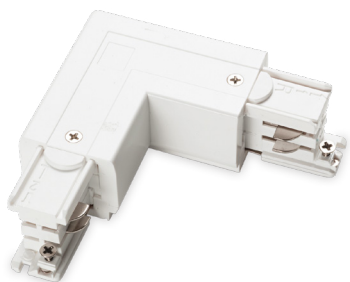

ideal lux | Link Trimless ON-OFF

ACCESSORIES
NOT INCLUDED | REQUIRED

Code	169583
Item name	LINK TRIMLESS MAIN CONNECTOR LEFT WH ON-OFF
Weight	0,060 Kg
Volume	0,0002 m ³
Finish	White

Code	169590
Item name	LINK TRIMLESS MAIN CONNECTOR RIGHT WH ON-OFF
Weight	0,060 Kg
Volume	0,0002 m ³
Finish	White

Code	169637
Item name	LINK ELECTRIFIED CONNECTOR WH ON-OFF
Weight	0,030 Kg
Volume	0,0001 m ³
Finish	White

ideal lux | Link Trimless ON-OFF

ACCESSORIES
NOT INCLUDED | REQUIRED

Code	227580
Item name	LINK TRIMLESS MAIN CONNECTOR MIDDLE WH ON-OFF
Weight	0,120 Kg
Volume	0,0004 m ³
Finish	White

Code	169705
Item name	LINK TRIMLESS L-CONNECTOR LEFT WH ON-OFF
Weight	0,110 Kg
Volume	0,0005 m ³
Finish	White

Code	169736
Item name	LINK TRIMLESS L-CONNECTOR RIGHT WH ON-OFF
Weight	0,110 Kg
Volume	0,0005 m ³
Finish	White

ideal lux | Link Trimless ON-OFF

ACCESSORIES
NOT INCLUDED | REQUIRED

Code	169613
Item name	LINK END CAP WH
Weight	0,010 Kg
Volume	0,0001 m³
Finish	White

Code	194257
Item name	LINK TRACK CONNECTOR WH ON-OFF
Weight	0,080 Kg
Volume	0,0002 m³
Finish	White