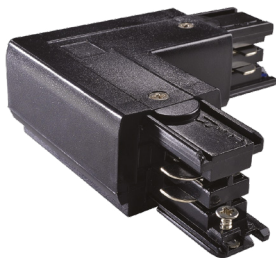

# ideal lux | Link Trimless ON-OFF

ACCESSORIES  
NOT INCLUDED | REQUIRED

Code	169606
Item name	LINK TRIMLESS MAIN CONNECTOR RIGHT BK ON-OFF
Weight	0,060 Kg
Volume	0,0002 m <sup>3</sup>
Finish	Black

Code	169576
Item name	LINK TRIMLESS MAIN CONNECTOR LEFT BK ON-OFF
Weight	0,060 Kg
Volume	0,0002 m <sup>3</sup>
Finish	Black

Code	169644
Item name	LINK ELECTRIFIED CONNECTOR BK ON-OFF
Weight	0,030 Kg
Volume	0,0001 m <sup>3</sup>
Finish	Black

# ideal lux | Link Trimless ON-OFF

ACCESSORIES  
NOT INCLUDED | REQUIRED

Code	227597
Item name	LINK TRIMLESS MAIN CONNECTOR MIDDLE BK ON-OFF
Weight	0,120 Kg
Volume	0,0004 m <sup>3</sup>
Finish	Black

Code	169712
Item name	LINK TRIMLESS L-CONNECTOR LEFT BK ON-OFF
Weight	0,110 Kg
Volume	0,0005 m <sup>3</sup>
Finish	Black