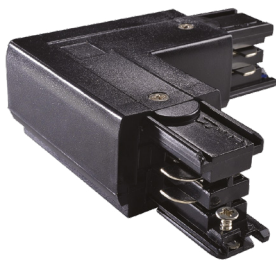

Code	169729
Item name	LINK TRIMLESS L-CONNECTOR RIGHT BK ON-OFF
Weight	0,110 Kg
Volume	0,0005 m³
Finish	Black