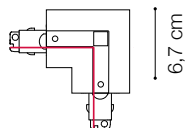

# ideal lux | Link Trimless ON-OFF

ACCESSORIES  
NOT INCLUDED | REQUIRED

Code	227597
Item name	LINK TRIMLESS MAIN CONNECTOR MIDDLE BK ON-OFF
Weight	0,120 Kg
Volume	0,0004 m <sup>3</sup>
Finish	Black

Code	169712
Item name	LINK TRIMLESS L-CONNECTOR LEFT BK ON-OFF
Weight	0,110 Kg
Volume	0,0005 m <sup>3</sup>
Finish	Black

Code	169729
Item name	LINK TRIMLESS L-CONNECTOR RIGHT BK ON-OFF
Weight	0,110 Kg
Volume	0,0005 m <sup>3</sup>
Finish	Black