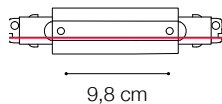

# ideal lux | Link Trimless ON-OFF

ACCESSORIES  
NOT INCLUDED | REQUIRED

Code	169606
Item name	LINK TRIMLESS MAIN CONNECTOR RIGHT BK ON-OFF
Weight	0,060 Kg
Volume	0,0002 m <sup>3</sup>
Finish	Black

Code	169576
Item name	LINK TRIMLESS MAIN CONNECTOR LEFT BK ON-OFF
Weight	0,060 Kg
Volume	0,0002 m <sup>3</sup>
Finish	Black

# ideal lux | Link Trimless ON-OFF

ACCESSORIES  
NOT INCLUDED | REQUIRED

Code	227597
Item name	LINK TRIMLESS MAIN CONNECTOR MIDDLE BK ON-OFF
Weight	0,120 Kg
Volume	0,0004 m <sup>3</sup>
Finish	Black

Code	169712
Item name	LINK TRIMLESS L-CONNECTOR LEFT BK ON-OFF
Weight	0,110 Kg
Volume	0,0005 m <sup>3</sup>
Finish	Black