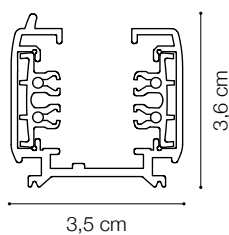

## TRACK

Extruded aluminum body for three-phase electrified tracks; powder coating in white or black, optimized for on-off SMILE tracklights and for on-off and dimmable DALI and 1-10 QUICK tracklights. Available in ceiling-mounted, suspension-mounted or flush-mounted in plasterboard ceilings; suitable for continuous linear system installation, standard modules of 2000 mm or 3000 mm. Modules can be sectioned to size and assembled following the chosen scheme. Ideal for installation in big rooms, where great flexibility is required, such as MUSEUM, COMMERCIAL and RETAIL spaces. 5 years warranty.

Code	187983
Item name	LINK TRIMLESS PROFILE 2000 mm BK ON-OFF
Length	2000 mm
Weight	1,93 Kg
Volume	0,0032 m <sup>3</sup>

# ideal lux | Link Trimless ON-OFF

**MOUNTING KIT  
NOT INCLUDED | REQUIRED**

Code	169958
Item name	LINK TRIMLESS KIT PENDANT 1.5 MT
Ceiling cup	Yes
N° Cables	1
Cables length	1570 mm
Finish	White

Code	216829
Item name	LINK TRIMLESS KIT PENDANT 5.0 MT
Ceiling cup	Yes
N° Cables	1
Cables length	5000 mm
Finish	White

# ideal lux | Link Trimless ON-OFF

ACCESSORIES  
NOT INCLUDED | REQUIRED

Code	169606
Item name	LINK TRIMLESS MAIN CONNECTOR RIGHT BK ON-OFF
Weight	0,060 Kg
Volume	0,0002 m <sup>3</sup>
Finish	Black

Code	169576
Item name	LINK TRIMLESS MAIN CONNECTOR LEFT BK ON-OFF
Weight	0,060 Kg
Volume	0,0002 m <sup>3</sup>
Finish	Black