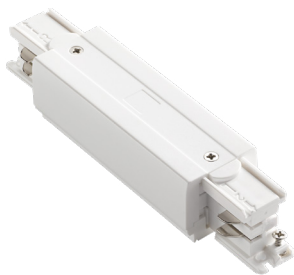

# ideal lux | Link Trimless ON-OFF

**MOUNTING KIT  
NOT INCLUDED | REQUIRED**

Code	169989
Item name	LINK TRIMLESS KIT SURFACE BK
Finish	Black

# ideal lux | Link Trimless ON-OFF

ACCESSORIES  
NOT INCLUDED | REQUIRED

Code	169606
Item name	LINK TRIMLESS MAIN CONNECTOR RIGHT BK ON-OFF
Weight	0,060 Kg
Volume	0,0002 m <sup>3</sup>
Finish	Black

Code	169576
Item name	LINK TRIMLESS MAIN CONNECTOR LEFT BK ON-OFF
Weight	0,060 Kg
Volume	0,0002 m <sup>3</sup>
Finish	Black

Code	169644
Item name	LINK ELECTRIFIED CONNECTOR BK ON-OFF
Weight	0,030 Kg
Volume	0,0001 m <sup>3</sup>
Finish	Black

# ideal lux | Link Trimless ON-OFF

ACCESSORIES  
NOT INCLUDED | REQUIRED

Code	227597
Item name	LINK TRIMLESS MAIN CONNECTOR MIDDLE BK ON-OFF
Weight	0,120 Kg
Volume	0,0004 m <sup>3</sup>
Finish	Black

Code	169712
Item name	LINK TRIMLESS L-CONNECTOR LEFT BK ON-OFF
Weight	0,110 Kg
Volume	0,0005 m <sup>3</sup>
Finish	Black