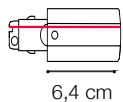

# ideal lux | Link Trimless ON-OFF

ACCESSORIES  
NOT INCLUDED | REQUIRED

Code	169606
Item name	LINK TRIMLESS MAIN CONNECTOR RIGHT BK ON-OFF
Weight	0,060 Kg
Volume	0,0002 m <sup>3</sup>
Finish	Black

Code	169576
Item name	LINK TRIMLESS MAIN CONNECTOR LEFT BK ON-OFF
Weight	0,060 Kg
Volume	0,0002 m <sup>3</sup>
Finish	Black