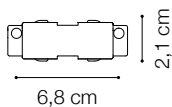

# ideal lux | Link Trimless ON-OFF

ACCESSORIES  
NOT INCLUDED | REQUIRED

Code	169606
Item name	LINK TRIMLESS MAIN CONNECTOR RIGHT BK ON-OFF
Weight	0,060 Kg
Volume	0,0002 m <sup>3</sup>
Finish	Black

Code	169576
Item name	LINK TRIMLESS MAIN CONNECTOR LEFT BK ON-OFF
Weight	0,060 Kg
Volume	0,0002 m <sup>3</sup>
Finish	Black

Code	169644
Item name	LINK ELECTRIFIED CONNECTOR BK ON-OFF
Weight	0,030 Kg
Volume	0,0001 m <sup>3</sup>
Finish	Black