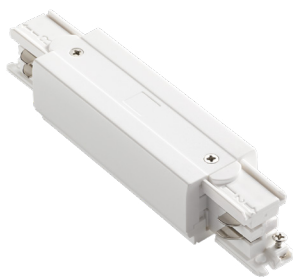

# ideal lux | Link Trimless ON-OFF

**MOUNTING KIT  
NOT INCLUDED | REQUIRED**

Code	169972
Item name	LINK TRIMLESS KIT SURFACE WH
Finish	White

# ideal lux | Link Trimless ON-OFF

ACCESSORIES  
NOT INCLUDED | REQUIRED

Code	169583
Item name	LINK TRIMLESS MAIN CONNECTOR LEFT WH ON-OFF
Weight	0,060 Kg
Volume	0,0002 m <sup>3</sup>
Finish	White

Code	169590
Item name	LINK TRIMLESS MAIN CONNECTOR RIGHT WH ON-OFF
Weight	0,060 Kg
Volume	0,0002 m <sup>3</sup>
Finish	White

Code	169637
Item name	LINK ELECTRIFIED CONNECTOR WH ON-OFF
Weight	0,030 Kg
Volume	0,0001 m <sup>3</sup>
Finish	White

# ideal lux | Link Trimless ON-OFF

ACCESSORIES  
NOT INCLUDED | REQUIRED

Code	227580
Item name	LINK TRIMLESS MAIN CONNECTOR MIDDLE WH ON-OFF
Weight	0,120 Kg
Volume	0,0004 m <sup>3</sup>
Finish	White

Code	169705
Item name	LINK TRIMLESS L-CONNECTOR LEFT WH ON-OFF
Weight	0,110 Kg
Volume	0,0005 m <sup>3</sup>
Finish	White