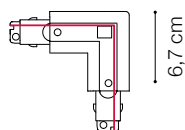

# ideal lux | Link Trimless ON-OFF

ACCESSORIES  
NOT INCLUDED | REQUIRED

Code	169583
Item name	LINK TRIMLESS MAIN CONNECTOR LEFT WH ON-OFF
Weight	0,060 Kg
Volume	0,0002 m <sup>3</sup>
Finish	White

Code	169590
Item name	LINK TRIMLESS MAIN CONNECTOR RIGHT WH ON-OFF
Weight	0,060 Kg
Volume	0,0002 m <sup>3</sup>
Finish	White

# ideal lux | Link Trimless ON-OFF

ACCESSORIES  
NOT INCLUDED | REQUIRED

Code	227580
Item name	LINK TRIMLESS MAIN CONNECTOR MIDDLE WH ON-OFF
Weight	0,120 Kg
Volume	0,0004 m <sup>3</sup>
Finish	White

Code	169705
Item name	LINK TRIMLESS L-CONNECTOR LEFT WH ON-OFF
Weight	0,110 Kg
Volume	0,0005 m <sup>3</sup>
Finish	White

Code	169736
Item name	LINK TRIMLESS L-CONNECTOR RIGHT WH ON-OFF
Weight	0,110 Kg
Volume	0,0005 m <sup>3</sup>
Finish	White

# ideal lux | Link Trimless ON-OFF

ACCESSORIES  
NOT INCLUDED | REQUIRED

Code	169613
Item name	LINK END CAP WH
Weight	0,010 Kg
Volume	0,0001 m³
Finish	White

Code	194257
Item name	LINK TRACK CONNECTOR WH ON-OFF
Weight	0,080 Kg
Volume	0,0002 m³
Finish	White