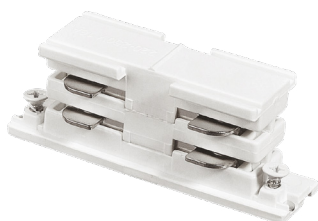

# ideal lux | Link Trimless ON-OFF

**MOUNTING KIT  
NOT INCLUDED | REQUIRED**

Code	169972
Item name	LINK TRIMLESS KIT SURFACE WH
Finish	White

# ideal lux | Link Trimless ON-OFF

ACCESSORIES  
NOT INCLUDED | REQUIRED

Code	169583
Item name	LINK TRIMLESS MAIN CONNECTOR LEFT WH ON-OFF
Weight	0,060 Kg
Volume	0,0002 m <sup>3</sup>
Finish	White

Code	169590
Item name	LINK TRIMLESS MAIN CONNECTOR RIGHT WH ON-OFF
Weight	0,060 Kg
Volume	0,0002 m <sup>3</sup>
Finish	White

Code	169637
Item name	LINK ELECTRIFIED CONNECTOR WH ON-OFF
Weight	0,030 Kg
Volume	0,0001 m <sup>3</sup>
Finish	White

# ideal lux | Link Trimless ON-OFF

ACCESSORIES  
NOT INCLUDED | REQUIRED

Code	227580
Item name	LINK TRIMLESS MAIN CONNECTOR MIDDLE WH ON-OFF
Weight	0,120 Kg
Volume	0,0004 m <sup>3</sup>
Finish	White

Code	169705
Item name	LINK TRIMLESS L-CONNECTOR LEFT WH ON-OFF
Weight	0,110 Kg
Volume	0,0005 m <sup>3</sup>
Finish	White