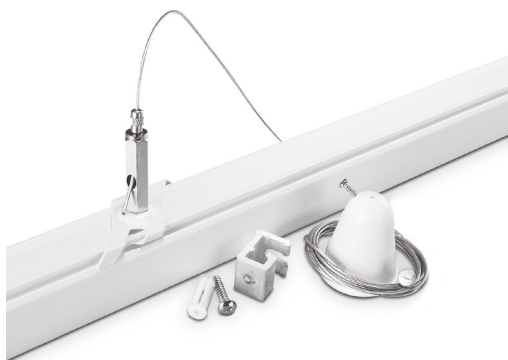

# ideal lux | Link Trimless ON-OFF

## TRACK

Extruded aluminum body for three-phase electrified tracks; powder coating in white or black, optimized for on-off SMILE tracklights and for on-off and dimmable DALI and 1-10 QUICK tracklights. Available in ceiling-mounted, suspension-mounted or flush-mounted in plasterboard ceilings; suitable for continuous linear system installation, standard modules of 2000 mm or 3000 mm. Modules can be sectioned to size and assembled following the chosen scheme. Ideal for installation in big rooms, where great flexibility is required, such as MUSEUM, COMMERCIAL and RETAIL spaces. 5 years warranty.

Code	187976
Item name	LINK TRIMLESS PROFILE 2000 mm WH ON-OFF
Length	2000 mm
Weight	1,93 Kg
Volume	0,0032 m <sup>3</sup>

# ideal lux | Link Trimless ON-OFF

**MOUNTING KIT  
NOT INCLUDED | REQUIRED**

Code	169958
Item name	LINK TRIMLESS KIT PENDANT 1.5 MT
Ceiling cup	Yes
N° Cables	1
Cables length	1570 mm
Finish	White

Code	216829
Item name	LINK TRIMLESS KIT PENDANT 5.0 MT
Ceiling cup	Yes
N° Cables	1
Cables length	5000 mm
Finish	White