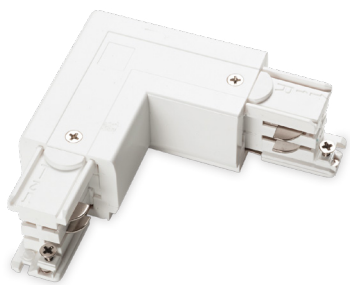

# ideal lux | Link Trimless ON-OFF

ACCESSORIES  
NOT INCLUDED | REQUIRED

Code	227580
Item name	LINK TRIMLESS MAIN CONNECTOR MIDDLE WH ON-OFF
Weight	0,120 Kg
Volume	0,0004 m <sup>3</sup>
Finish	White

Code	169705
Item name	LINK TRIMLESS L-CONNECTOR LEFT WH ON-OFF
Weight	0,110 Kg
Volume	0,0005 m <sup>3</sup>
Finish	White

Code	169736
Item name	LINK TRIMLESS L-CONNECTOR RIGHT WH ON-OFF
Weight	0,110 Kg
Volume	0,0005 m <sup>3</sup>
Finish	White