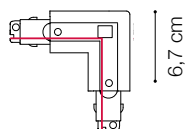

# ideal lux | Link Trimless ON-OFF

ACCESSORIES  
NOT INCLUDED | REQUIRED

Code	169583
Item name	LINK TRIMLESS MAIN CONNECTOR LEFT WH ON-OFF
Weight	0,060 Kg
Volume	0,0002 m <sup>3</sup>
Finish	White

Code	169590
Item name	LINK TRIMLESS MAIN CONNECTOR RIGHT WH ON-OFF
Weight	0,060 Kg
Volume	0,0002 m <sup>3</sup>
Finish	White

# ideal lux | Link Trimless ON-OFF

ACCESSORIES  
NOT INCLUDED | REQUIRED

Code	227580
Item name	LINK TRIMLESS MAIN CONNECTOR MIDDLE WH ON-OFF
Weight	0,120 Kg
Volume	0,0004 m <sup>3</sup>
Finish	White

Code	169705
Item name	LINK TRIMLESS L-CONNECTOR LEFT WH ON-OFF
Weight	0,110 Kg
Volume	0,0005 m <sup>3</sup>
Finish	White

Code	169736
Item name	LINK TRIMLESS L-CONNECTOR RIGHT WH ON-OFF
Weight	0,110 Kg
Volume	0,0005 m <sup>3</sup>
Finish	White

# ideal lux | Link Trimless ON-OFF

ACCESSORIES  
NOT INCLUDED | REQUIRED

Code	169613
Item name	LINK END CAP WH
Weight	0,010 Kg
Volume	0,0001 m³
Finish	White

Code	194257
Item name	LINK TRACK CONNECTOR WH ON-OFF
Weight	0,080 Kg
Volume	0,0002 m³
Finish	White