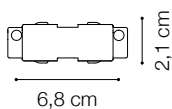

# ideal lux | Link Trimless ON-OFF

ACCESSORIES  
NOT INCLUDED | REQUIRED

Code	169583
Item name	LINK TRIMLESS MAIN CONNECTOR LEFT WH ON-OFF
Weight	0,060 Kg
Volume	0,0002 m <sup>3</sup>
Finish	White

Code	169590
Item name	LINK TRIMLESS MAIN CONNECTOR RIGHT WH ON-OFF
Weight	0,060 Kg
Volume	0,0002 m <sup>3</sup>
Finish	White

Code	169637
Item name	LINK ELECTRIFIED CONNECTOR WH ON-OFF
Weight	0,030 Kg
Volume	0,0001 m <sup>3</sup>
Finish	White

# ideal lux | Link Trimless ON-OFF

ACCESSORIES  
NOT INCLUDED | REQUIRED

Code	227580
Item name	LINK TRIMLESS MAIN CONNECTOR MIDDLE WH ON-OFF
Weight	0,120 Kg
Volume	0,0004 m <sup>3</sup>
Finish	White

Code	169705
Item name	LINK TRIMLESS L-CONNECTOR LEFT WH ON-OFF
Weight	0,110 Kg
Volume	0,0005 m <sup>3</sup>
Finish	White