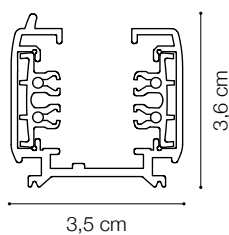

## TRACK

Extruded aluminum body for three-phase electrified tracks; powder coating in white or black, optimized for on-off SMILE tracklights and for on-off and dimmable DALI and 1-10 QUICK tracklights. Available in ceiling-mounted, suspension-mounted or flush-mounted in plasterboard ceilings; suitable for continuous linear system installation, standard modules of 2000 mm or 3000 mm. Modules can be sectioned to size and assembled following the chosen scheme. Ideal for installation in big rooms, where great flexibility is required, such as MUSEUM, COMMERCIAL and RETAIL spaces. 5 years warranty.

Code	187976
Item name	LINK TRIMLESS PROFILE 2000 mm WH ON-OFF
Length	2000 mm
Weight	1,93 Kg
Volume	0,0032 m <sup>3</sup>

# ideal lux | Link Trimless ON-OFF

ACCESSORIES  
NOT INCLUDED | REQUIRED

Code	169583
Item name	LINK TRIMLESS MAIN CONNECTOR LEFT WH ON-OFF
Weight	0,060 Kg
Volume	0,0002 m <sup>3</sup>
Finish	White

Code	169590
Item name	LINK TRIMLESS MAIN CONNECTOR RIGHT WH ON-OFF
Weight	0,060 Kg
Volume	0,0002 m <sup>3</sup>
Finish	White

# ideal lux | Link Trimless ON-OFF

ACCESSORIES  
NOT INCLUDED | REQUIRED

Code	227580
Item name	LINK TRIMLESS MAIN CONNECTOR MIDDLE WH ON-OFF
Weight	0,120 Kg
Volume	0,0004 m <sup>3</sup>
Finish	White

Code	169705
Item name	LINK TRIMLESS L-CONNECTOR LEFT WH ON-OFF
Weight	0,110 Kg
Volume	0,0005 m <sup>3</sup>
Finish	White