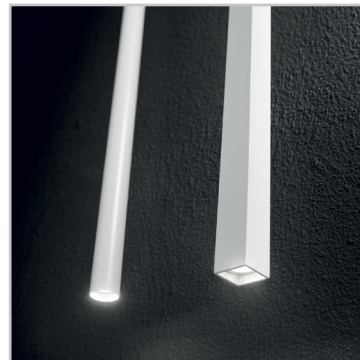

ideal lux | Ultrathin

SUSPENSION LAMP

Metal ceiling cup and diffuser with chrome, matt white or black varnish finish.

Suggestion

Code	187662
Item name	ULTRATHIN D040 ROUND CROMO
Insulation class	Class II
IP	20
Power	LED 11,5W 1000 Lm
Bulb LED included	3000K 30.000 h
Net Weight	0,460 Kg
Volume	0,0036 m ³
Base / Hole	ø 3 cm