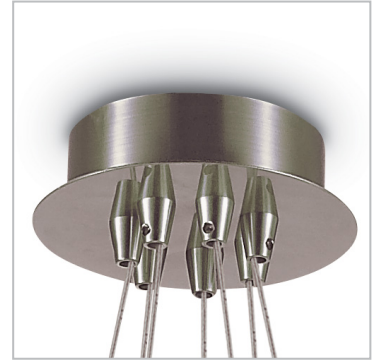

SUSPENSION LAMP

Metal frame with nickel or brass finish.
Clear blown glass diffuser with internal
aluminum threads decoration.

Suggestion

Code	176062
Item name	MAPA SAT SP7 NICKEL
Insulation class	Class I
IP	20
Power	max 7 x 60W E27
Bulb / LED included	No
Net Weight	6,550 Kg
Volume	0,1862 m ³
Base / Hole	ø 12 cm