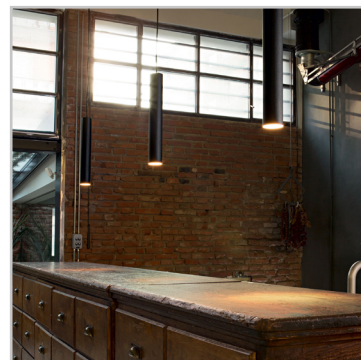

## SUSPENSION LAMP

Metal ceiling rose and diffuser with different finishes. Power cable coated with fabric adjustable in length. It fits replaceable bulbs. Faded chrome version with glass diffuser.

### Suggestion

Code	170589
Item name	LOOK SP1 D06 CORTEN
Insulation class	Class I
IP	20
Power	GU10 max 1 x 28W
Bulb   LED included	108292 GU10 05W 400Lm 3000K
Net Weight	0,990 Kg
Volume	0,0029 m³
Base / Hole	ø 6 cm