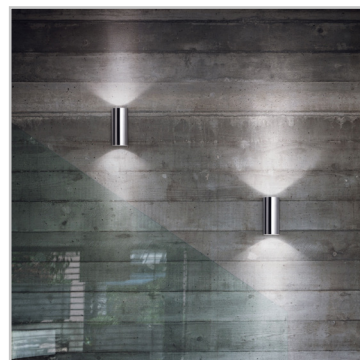

**WALL LAMP**

Metal body with copper, chrome, antique brass, matt white or black finish.

**Suggestion**

Code	164847
Item name	LOOK AP2 RAME
Insulation class	Class I
IP	20
Power	GU10 max 2 x 28W
Bulb   LED included	108292 GU10 05W 400Lm 3000K
Net Weight	0,500 Kg
Volume	0,0028 m <sup>3</sup>
Base / Hole	6 x 8 cm