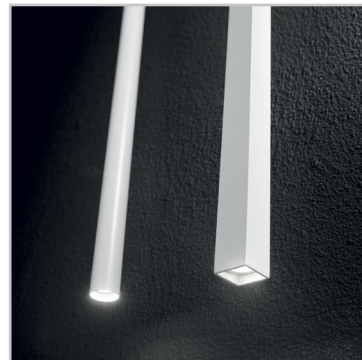

ideal lux | Ultrathin

SUSPENSION LAMP

Metal ceiling cup and diffuser with chrome, matt white or black varnish finish.

Code	142906
Item name	ULTRATHIN D100 ROUND BIANCO
Insulation class	Class II
IP	20
Power	LED 11,5W 1000 Lm
Bulb LED included	3000K 30.000 h
Net Weight	0,670 Kg
Volume	0,0033 m ³
Base / Hole	ø 3 cm