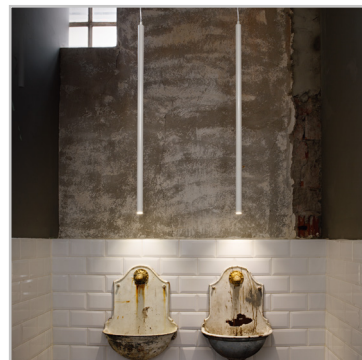

ideal lux | Ultrathin

SUSPENSION LAMP

Metal ceiling cup and diffuser with chrome, matt white or black varnish finish.

Code	142906
Item name	ULTRATHIN D100 ROUND BIANCO
Insulation class	Class II
IP	20
Power	LED 11,5W 1000 Lm
Bulb LED included	3000K 30.000 h
Net Weight	0,670 Kg
Volume	0,0033 m ³
Base / Hole	ø 3 cm