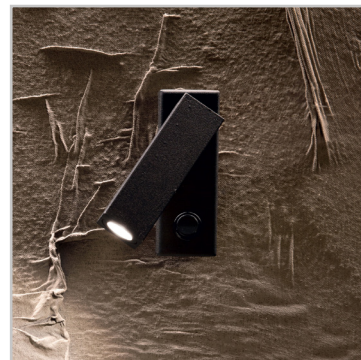

WALL LAMP

Cast aluminum body with antique brass, chrome or nickel finish or white or black matt powder coating. Adjustable diffuser with lens and jointed chrome metal piece.

Code	142241
Item name	PAGE AP SQUARE NERO
Insulation class	Class I
IP	20
Power	LED 3W 210 Lm
Bulb LED included	3000K 30.000 h
Net Weight	0,420 Kg
Volume	0,0023 m ³
Base / Hole	11 x 4 cm