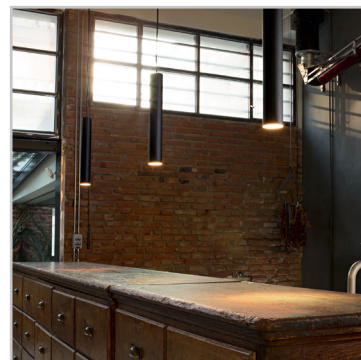

SUSPENSION LAMP

Metal ceiling rose and diffuser with different finishes. Power cable coated with fabric adjustable in length. It fits replaceable bulbs. Faded chrome version with glass diffuser.

Suggestion

Code	141855
Item name	LOOK SP1 D06 RAME
Insulation class	Class I
IP	20
Power	GU10 max 1 x 28W
Bulb LED included	108292 GU10 05W 400Lm 3000K
Net Weight	0,990 Kg
Volume	0,0029 m³
Base / Hole	ø 6 cm