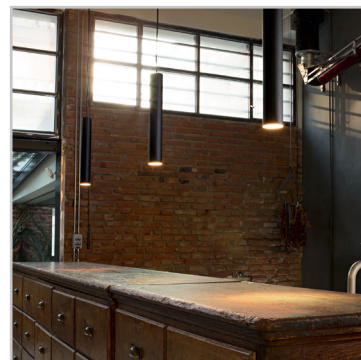

SUSPENSION LAMP

Metal ceiling rose and diffuser with different finishes. Power cable coated with fabric adjustable in length. It fits replaceable bulbs. Faded chrome version with glass diffuser.

Suggestion

Code	141817
Item name	LOOK SP1 D06 ORO
Insulation class	Class I
IP	20
Power	GU10 max 1 x 28W
Bulb LED included	108292 GU10 05W 400Lm 3000K
Net Weight	0,990 Kg
Volume	0,0029 m³
Base / Hole	ø 6 cm