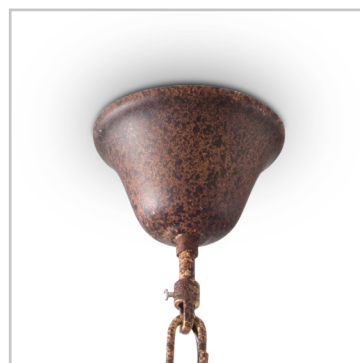

ideal lux | Millennium

SUSPENSION LAMP

Metal frame and details with rust effect paint finish. Central decorative elements made of natural wood with antiqued effect.

Suggestion

Code	129921
Item name	MILLENNIUM SP5
Insulation class	Class I
IP	20
Power	E14 max 5 x 40W
Bulb LED included	No
Net Weight	2,670 Kg
Volume	0,2695 m ³
Base / Hole	ø 11 cm