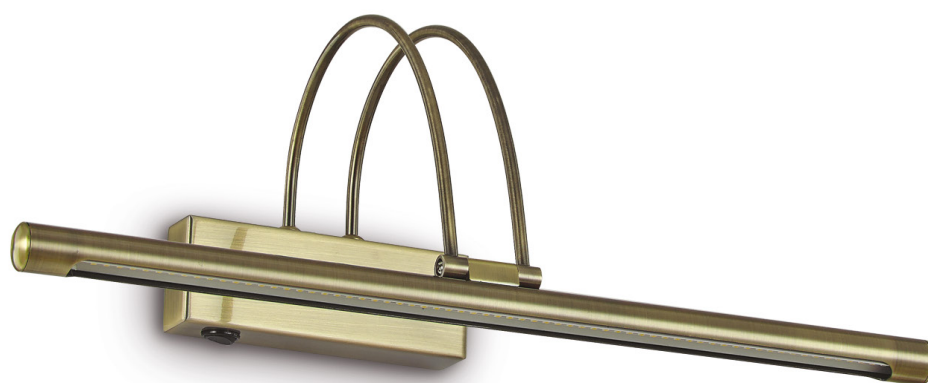

ideal lux | Bow

WALL LAMP

Metal frame available with white, antique brass, chrome, nickel or satin brass finish. Reclining LED diffuser. Switch button on the base.

Suggestion

Suggestion

Suggestion

Code	121161
Item name	BOW AP66 BRUNITO
Insulation class	Class I
IP	20
Power	LED 4,62W 250 Lm
Bulb LED included	No
Net Weight	0,790 Kg
Volume	0,0186 m ³
Base / Hole	15,5 x 5 cm