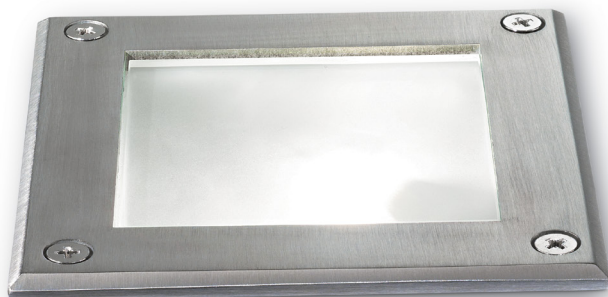

RECESSED LIGHT

Recessed spotlight for wall or ground. PVC external body. Aluminum reflecting lens. Glazed steel glass-setting frame.

Code	117881
Item name	PARK PT1 SQUARE
Insulation class	Class I
IP	54
Power	max 1 x 15W G9
Bulb / LED included /	
Net Weight	0,900 Kg
Volume	0,0029 m ³
Base / Hole	8 x 8 cm