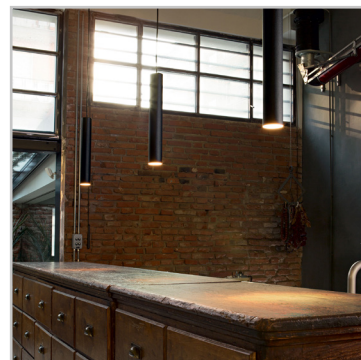

## SUSPENSION LAMP

Metal ceiling rose and diffuser with different finishes. Power cable coated with fabric adjustable in length. It fits replaceable bulbs. Faded chrome version with glass diffuser.

Suggestion

Code	104928
Item name	LOOK SP1 D06 NERO
Insulation class	Class I
IP	20
Power	GU10 max 1 x 28W
Bulb   LED included	108292 GU10 05W 400Lm 3000K
Net Weight	0,990 Kg
Volume	0,0029 m³
Base / Hole	ø 6 cm