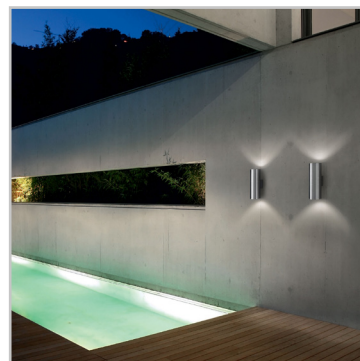

## WALL LAMP

Aluminum body with brushed natural finish or with varnish or various finishes. Pyrex glass diffuser available with single or up-and-down double light.

Suggestion

Code	100395
Item name	GUN AP2 SMALL NERO
Insulation class	Class I
IP	44
Power	max 2 x 35W GU10
Bulb   LED included	No
Net Weight	0,640 Kg
Volume	0,0020 m <sup>3</sup>
Base / Hole	3,5 x 7 cm