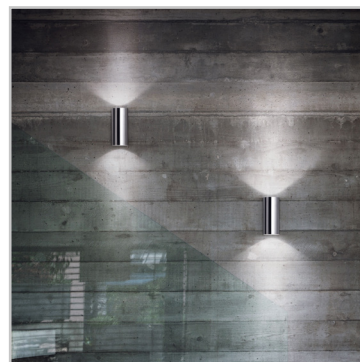

WALL LAMP

Metal body with copper, chrome, antique brass, matt white or black finish.

Suggestion

Code	096018
Item name	LOOK AP2 BIANCO
Insulation class	Class I
IP	20
Power	GU10 max 2 x 28W
Bulb LED included	108292 GU10 05W 400Lm 3000K
Net Weight	0,500 Kg
Volume	0,0028 m³
Base / Hole	6 x 8 cm