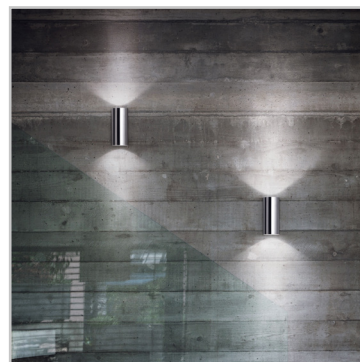

WALL LAMP

Metal body with copper, chrome, antique brass, matt white or black finish.

Suggestion

Code	095998
Item name	LOOK AP2 NERO
Insulation class	Class I
IP	20
Power	GU10 max 2 x 28W
Bulb LED included	108292 GU10 05W 400Lm 3000K
Net Weight	0,500 Kg
Volume	0,0028 m ³
Base / Hole	6 x 8 cm