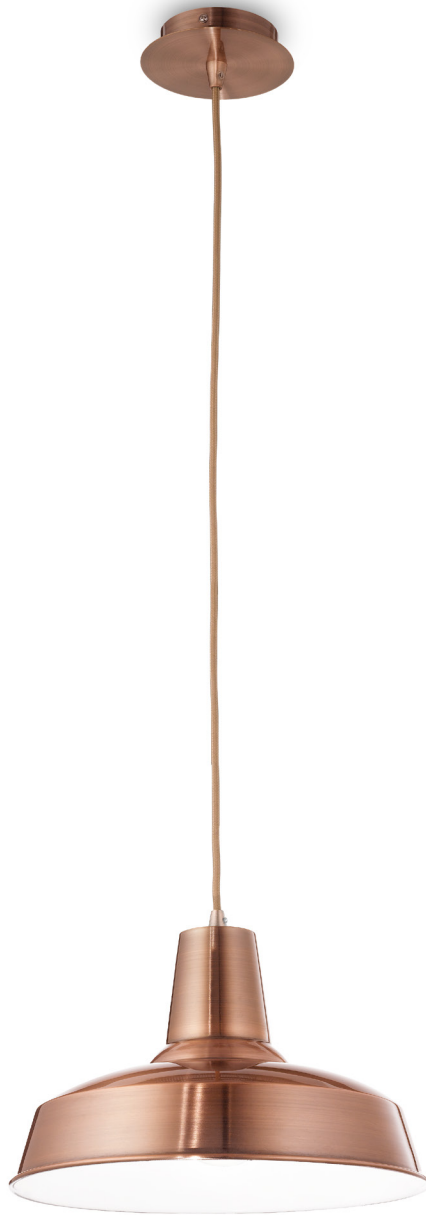

SUSPENSION LAMP

Metal frame and diffuser with white inside and different coatings outside.

Suggestion

Code	093697
Item name	MOBY SP1 RAME
Insulation class	Class I
IP	20
Power	max 1 x 60W E27
Bulb / LED included	No
Net Weight	1,200 Kg
Volume	0,0562 m ³
Base / Hole	ø 10 cm