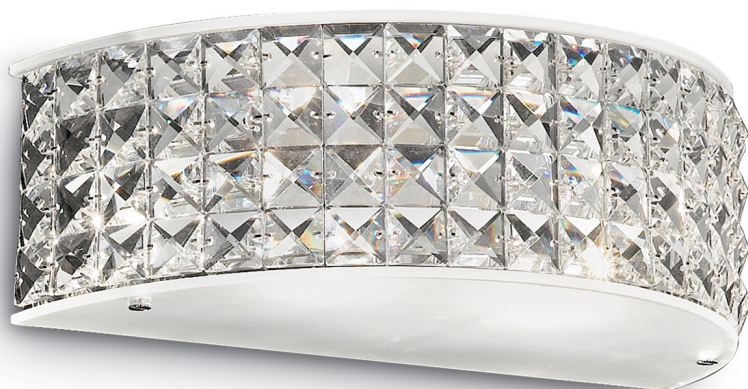

WALL LAMP

Chrome metal frame and details. Square-shaped crystal elements on sides and sandblasted bottom glass sheet.

Code	093086
Item name	ROMA AP2
Insulation class	Class I
IP	20
Power	max 2 x 40W G9
Bulb / LED included	047881 ALO G9 28W
Net Weight	1,200 Kg
Volume	0,0190 m ³
Base / Hole	29 x 9 cm